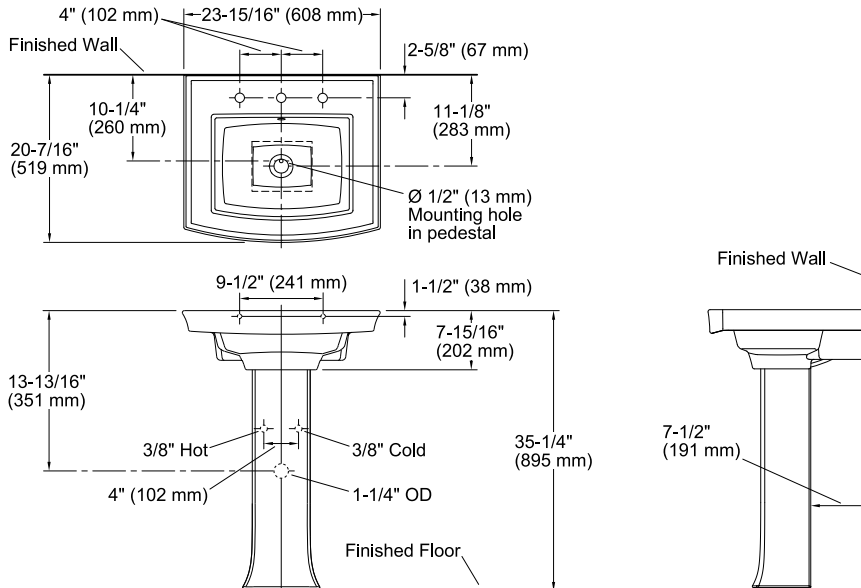

Features

- 8" (203 mm) centerset faucet holes.
- Classic rectangular basin.
- Overflow drain.
- Combination consists of the K-2358-8 basin and the K-2357 pedestal.
- Coordinates with other products in the Archer collection.

Product consists of:

- K-2357 Bathroom Sink Pedestal
- K-2358-8 Pedestal Bathroom Sink Basin

Additional Components:

- Pedestal accessory pack
- rubber pads

Codes/Standards

ASME A112.19.2/CSA B45.1

KOHLER® One-Year Limited Warranty

Technical Information

All product dimensions are nominal.

Bowl configuration: Single

Installation: Pedestal

Bowl area (Only): Length: 16-1/4" (413 mm)
Width: 11-15/16" (303 mm)
Water depth: 4" (102 mm)

Number of deck holes: 3

Faucet hole spacing: 8" (203 mm)

Faucet hole(s): 1-3/8" (35 mm)

Drain hole: 1-3/4" (44 mm)

Notes

Install this product according to the installation instructions.