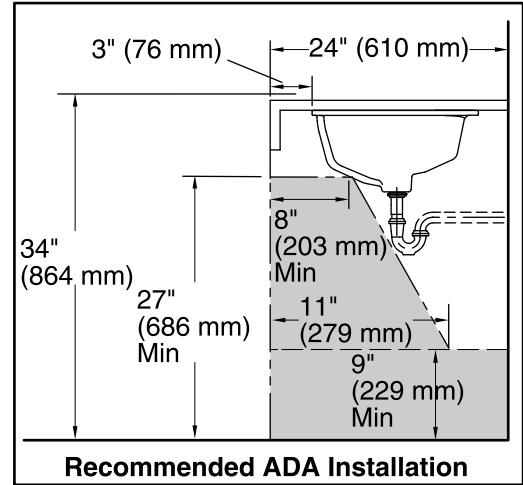

Standard Installation

Recommended ADA Installation

Installation

Technical Information

All product dimensions are nominal.

- Bowl configuration: Single
- Installation: Under-mount
- Bowl area (Only):
 - Length: 17-5/8" (448 mm)
 - Width: 13" (330 mm)
 - With overflow: Yes
 - Water depth: 3-3/4" (95 mm)
- Drain hole: 1-3/4" (44 mm)
- Template: 1224722-7, required, not included