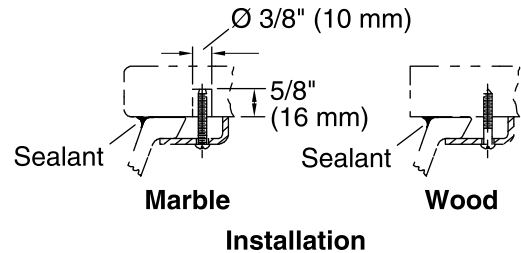

Standard Installation

Recommended ADA Installation

Installation

Technical Information

All product dimensions are nominal.

- Bowl configuration: Single
- Installation: Under-mount
- Bowl area (Only):
 - Length: 17-5/8" (448 mm)
 - Width: 13" (330 mm)
 - With overflow: Yes
 - Water depth: 3-3/4" (95 mm)
- Drain hole: 1-3/4" (44 mm)
- Template: 1224722-7, required, not included