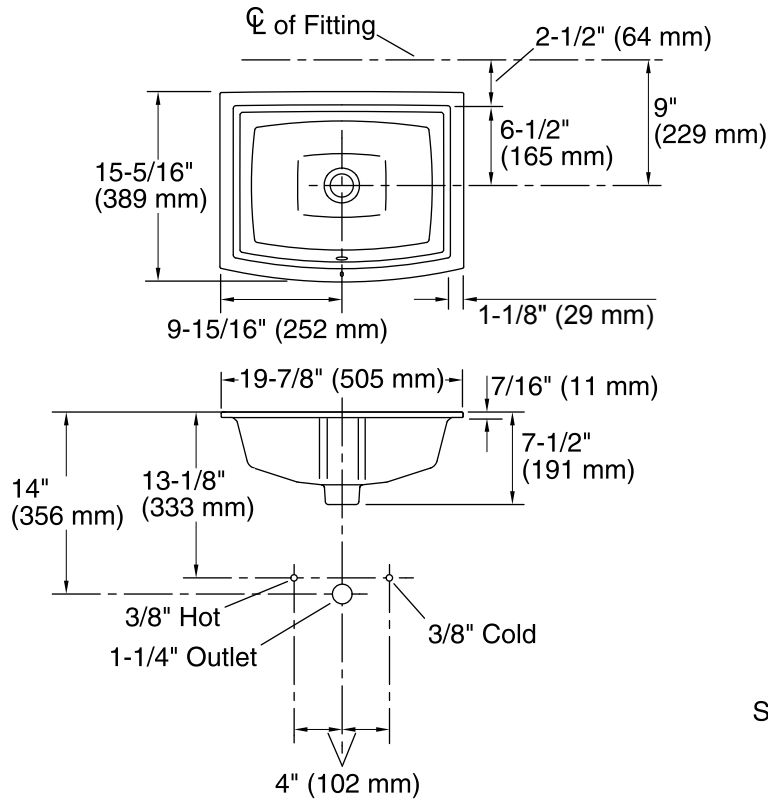

Standard Installation

Recommended ADA Installation

Installation

Technical Information

All product dimensions are nominal.

- Bowl configuration: Single
- Installation: Under-mount
- Bowl area (Only):
 - Length: 17-5/8" (448 mm)
 - Width: 13" (330 mm)
 - With overflow: Yes
 - Water depth: 3-3/4" (95 mm)
- Drain hole: 1-3/4" (44 mm)
- Template: 1224722-7, required, not included