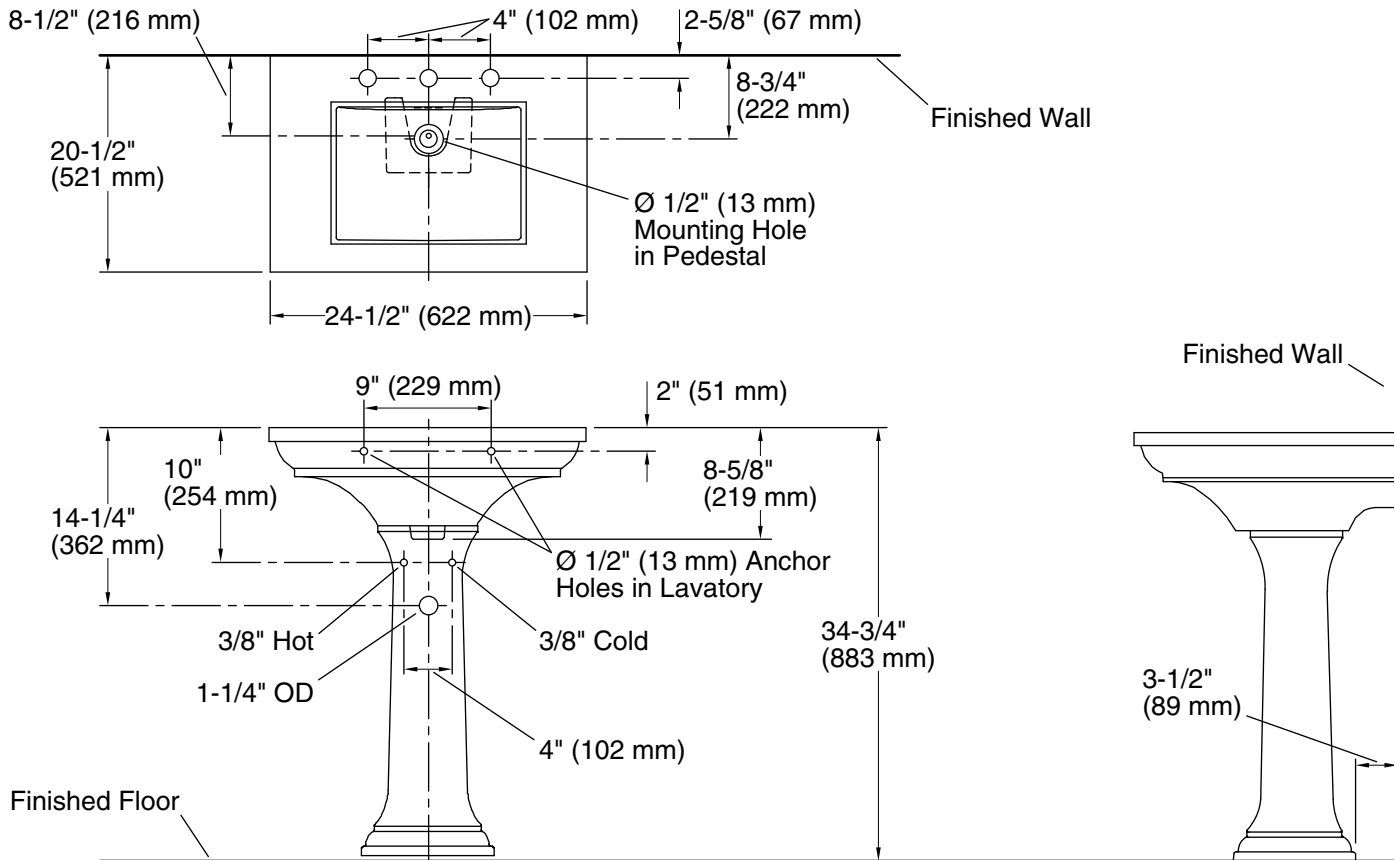

Features

- 8" (203 mm) centerset faucet holes.
- Elegant rectangular basin.
- Overflow drain.
- Combination consists of the K-29999-8 basin and the K-2267 pedestal.
- Coordinates with other products in the Memoirs collection.

Material

- Fireclay.

Installation

- Pedestal.

Recommended Products/Accessories

- K-7605-P Angle Supply with Stop (pair)
- K-23726 Drain treatment
- K-23725 Cast iron cleaner

Included Components

Product consists of:

- K-2267 Bathroom Sink Pedestal
- K-29999-8 Pedestal/Console Table Bathroom Sink

Additional Components:

- Accessory pack
- rubber pads

Codes/Standards

ASME A112.19.2/CSA B45.1

KOHLER® One-Year Limited Warranty

Technical Information

All product dimensions are nominal.

Bowl configuration:	Single
Installation:	Pedestal
Bowl area (Only):	Length: 15-1/2" (394 mm) Width: 11-5/8" (295 mm) Water depth: 5" (127 mm)
Number of deck holes:	3
Faucet hole spacing:	8" (203 mm)
Faucet hole(s):	1-3/8" (35 mm)
Drain hole:	1-3/4" (44 mm)