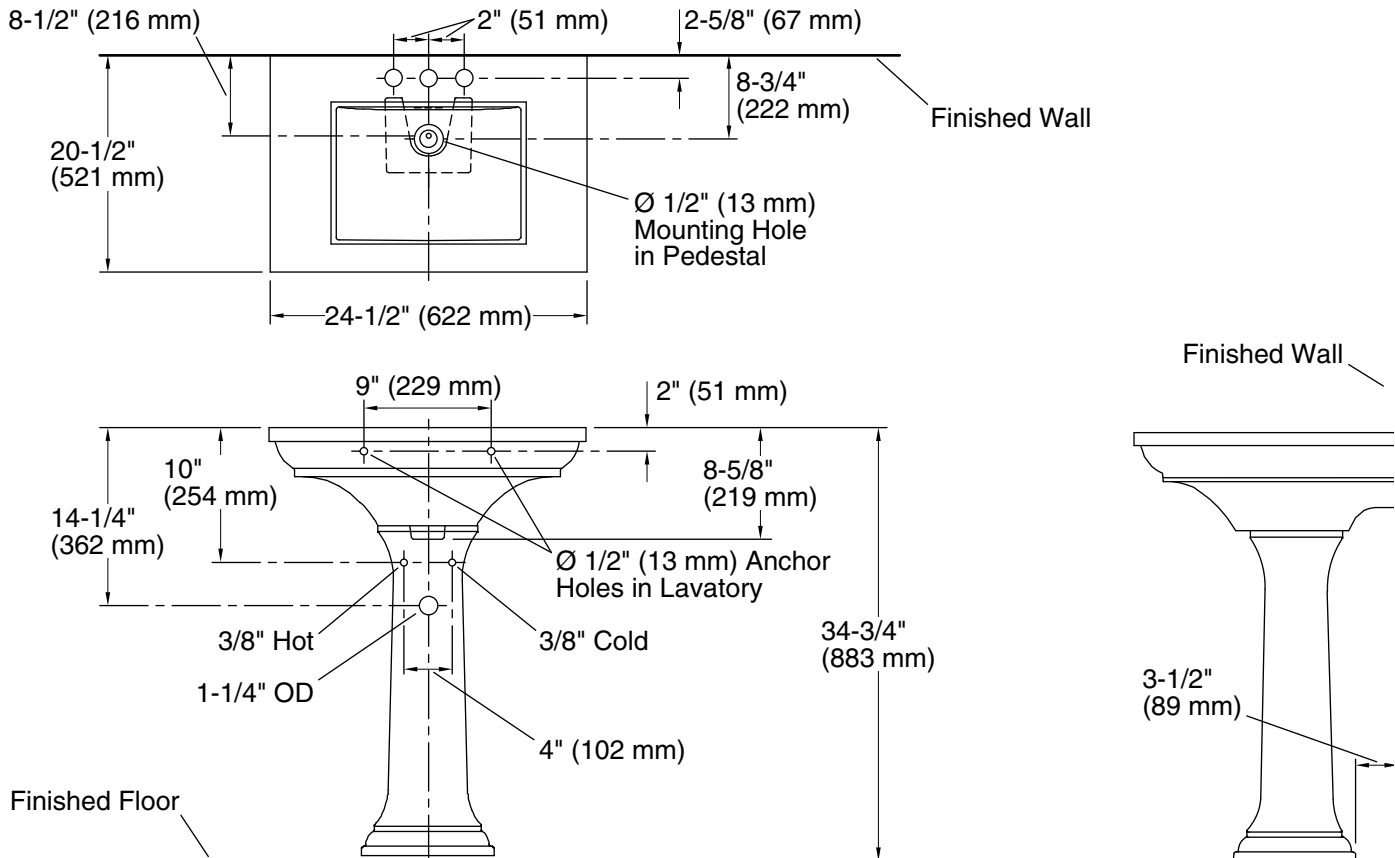

Memoirs® Stately

Pedestal Bathroom Sink

K-2344-4

Features

- 4" (102 mm) centerset faucet holes.
- Elegant rectangular basin.
- Overflow drain.
- Combination consists of the K-29999-4 basin and the K-2267 pedestal.
- Coordinates with other products in the Memoirs collection.

Material

- Fireclay.

Installation

- Pedestal.

Recommended Products/Accessories

- K-7605-P Angle Supply with Stop (pair)
- K-23726 Drain treatment
- K-23725 Cast iron cleaner

Included Components

Product consists of:

Technical Information

All product dimensions are nominal.

Bowl configuration:	Single
Installation:	Pedestal
Bowl area (Only):	Length: 15-1/2" (394 mm) Width: 11-5/8" (295 mm) Water depth: 5" (127 mm)
Number of deck holes:	3
Faucet hole spacing:	4" (102 mm)
Faucet hole(s):	1-1/4" (32 mm)
Drain hole:	1-3/4" (44 mm)