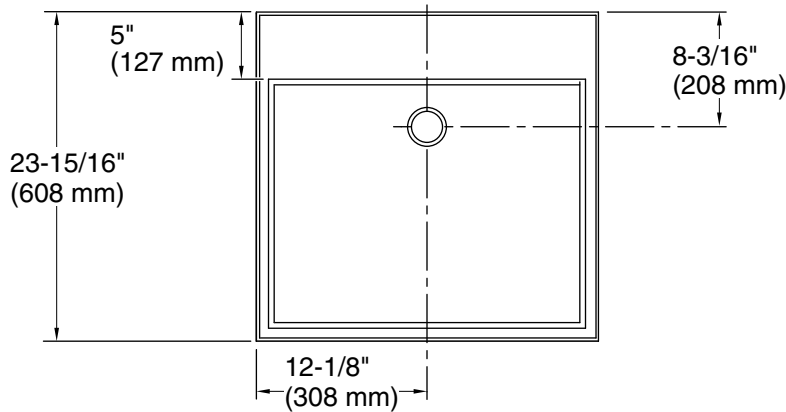

Available Colors/Finishes

Color tiles intended for reference only.

Color	Code	Description
-------	------	-------------

	0	White
	96	Biscuit

Technical Information

All product dimensions are nominal.

Installation:	Drop-in, Wall-mount
Bowl area (Only):	Length: 22" (559 mm) Width: 17-1/2" (445 mm) Water depth: 1-3/4" (44 mm)
Template:	1014137-7, required, included