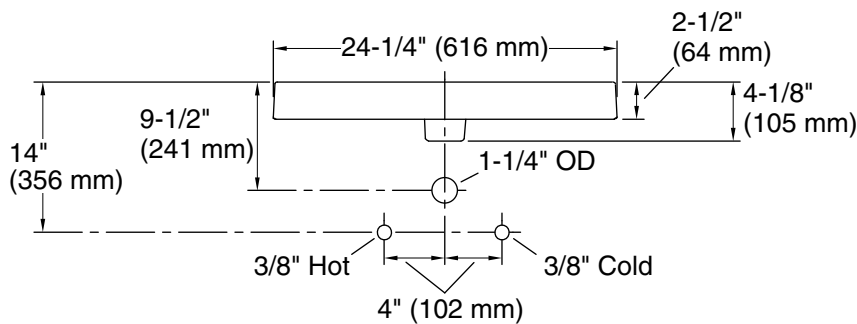

Available Colors/Finishes

Color tiles intended for reference only.

Color	Code	Description
-------	------	-------------

	0	White
	96	Biscuit

Technical Information

All product dimensions are nominal.

Installation:	Drop-in, Wall-mount
Bowl area (Only):	Length: 22" (559 mm) Width: 17-1/2" (445 mm) Water depth: 1-3/4" (44 mm)
Template:	1014137-7, required, included