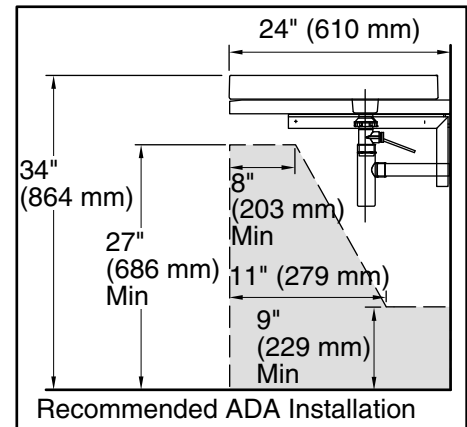

Available Colors/Finishes

Color tiles intended for reference only.

Color	Code	Description
-------	------	-------------

	0	White
	96	Biscuit

Technical Information

All product dimensions are nominal.

Installation:	Drop-in, Wall-mount
Bowl area (Only):	Length: 22" (559 mm) Width: 17-1/2" (445 mm) Water depth: 1-3/4" (44 mm)
Template:	1014137-7, required, included