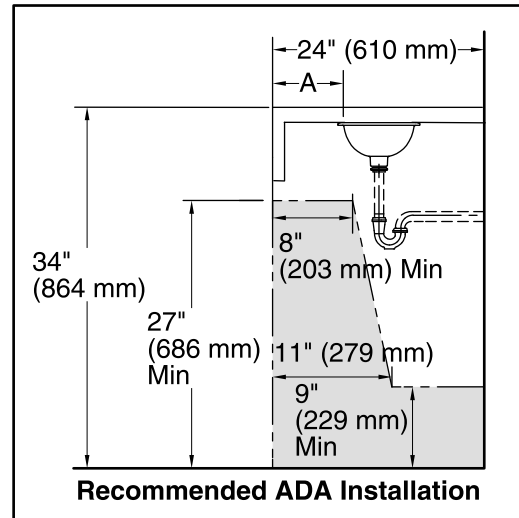

A
Drop-in	4-3/8" (137 mm)
Under-mount (shown)	4-3/8" (137 mm)

Technical Information

All product dimensions are nominal.

Installation:	Drop-in, Under-mount
Bowl area:	Diameter: 10-5/8" (270 mm) Water depth: 4-3/4" (121 mm)
Drain hole:	1-3/4" (44 mm)
Template:	116214-7, required, included

Notes

Install this product according to the installation instructions.

Spout must be a minimum of 4-1/2" (114 mm) long for adequate clearance into bathroom sink.

Supplied basin clamp assembly for under-mount installation requires 1" (25 mm) minimum countertop thickness. Installer must supply hardware for thinner countertops.

ADA, CSA B651 compliant when installed to the specific requirements of these regulations.