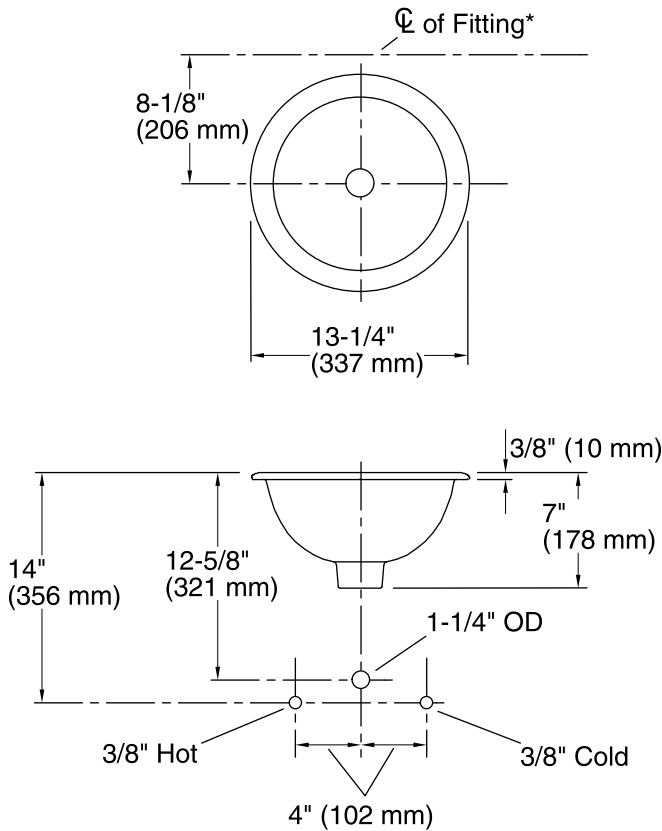

### Available Colors/Finishes

*Color tiles intended for reference only.*

Color	Code	Description
	0	White
	96	Biscuit
	47	Almond
	95	Ice™ Grey
	7	Black Black™
	71	Seafoam Green
	97	Timberline™

	A
Drop-in	4-3/8" (137 mm)
Under-mount (shown)	4-3/8" (137 mm)

## Technical Information

All product dimensions are nominal.

Installation:	Drop-in, Under-mount
Bowl area:	Diameter: 10-5/8" (270 mm) Water depth: 4-3/4" (121 mm)
Drain hole:	1-3/4" (44 mm)
Template:	116214-7, required, included

## Notes

Install this product according to the installation instructions.

Spout must be a minimum of 4-1/2" (114 mm) long for adequate clearance into bathroom sink.

Supplied basin clamp assembly for under-mount installation requires 1" (25 mm) minimum countertop thickness. Installer must supply hardware for thinner countertops.