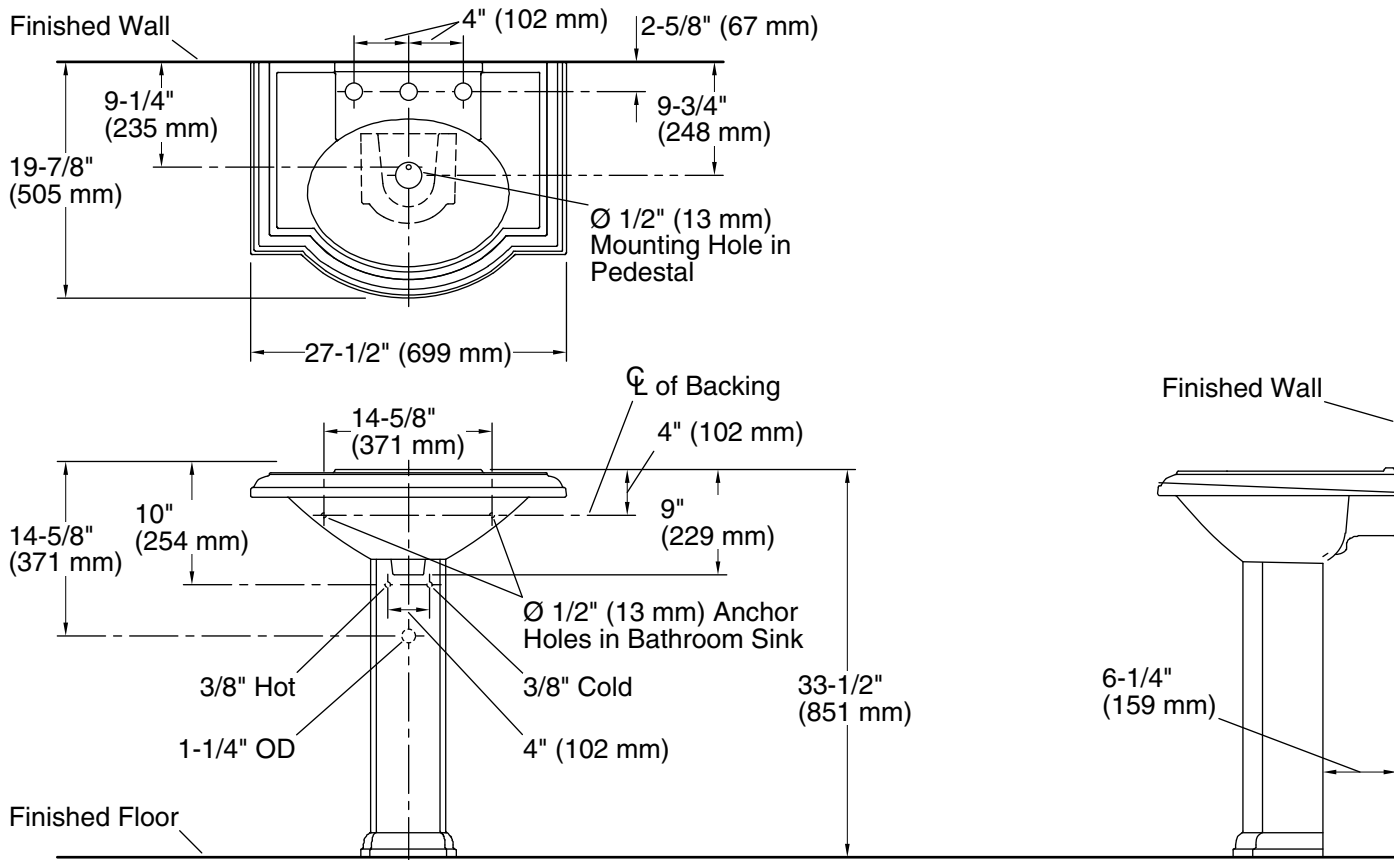

Devonshire®
Pedestal Bathroom Sink
K-2294-8

Features

- 8" (203 mm) centerset faucet holes.
- Oval basin.
- Overflow drain.
- Combination consists of the K-2295-8 basin and the K-2288 pedestal.
- Coordinates with other products in the Devonshire collection.

- 1041816 Hardware kit, Hollow Wall

Included Components

Product consists of:

- K-2288 Bathroom Sink Pedestal
- K-2295-8 Pedestal Bathroom Sink Basin

Additional Components:

- Accessory pack
- rubber pads

Codes/Standards

Technical Information

All product dimensions are nominal.

Bowl configuration:	Single
Installation:	Pedestal
Bowl area (Only):	Length: 17" (432 mm) Width: 12" (305 mm) Water depth: 4-7/8" (124 mm)
Number of deck holes:	3
Faucet hole spacing:	8" (203 mm)
Faucet hole(s):	1-3/8" (35 mm)
Drain hole:	1-3/4" (44 mm)