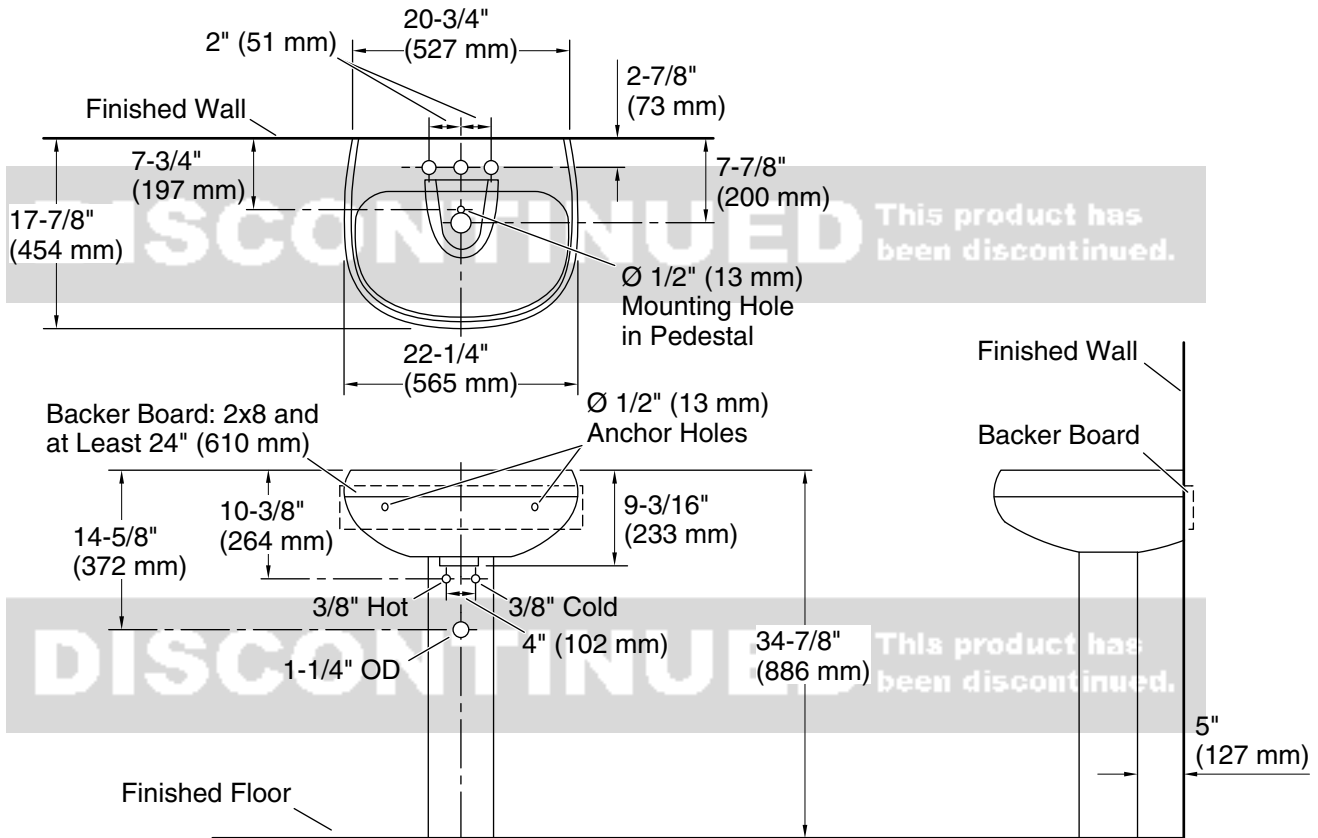

### Features

- 4" (102 mm) centerset faucet holes.
- Combination consists of the K-2296-4 basin and the K-2019 pedestal.
- Coordinates with other products in the Wellworth collection.

### Included Components

Product consists of:

- K-2019 Bathroom Sink Pedestal
- K-2296-4 Pedestal Bathroom Sink Basin

Additional Components:

- Accessory pack
- rubber pads

### Technical Information

All product dimensions are nominal.

Bowl configuration: Single

Installation: Pedestal

Bowl area (Only): Length: 20" (508 mm)  
Width: 12" (305 mm)  
Water depth: 5" (127 mm)

Number of deck holes: 3

Faucet hole spacing: 4" (102 mm)

Faucet hole(s): 1-1/4" (32 mm)

Drain hole: 1-3/4" (44 mm)