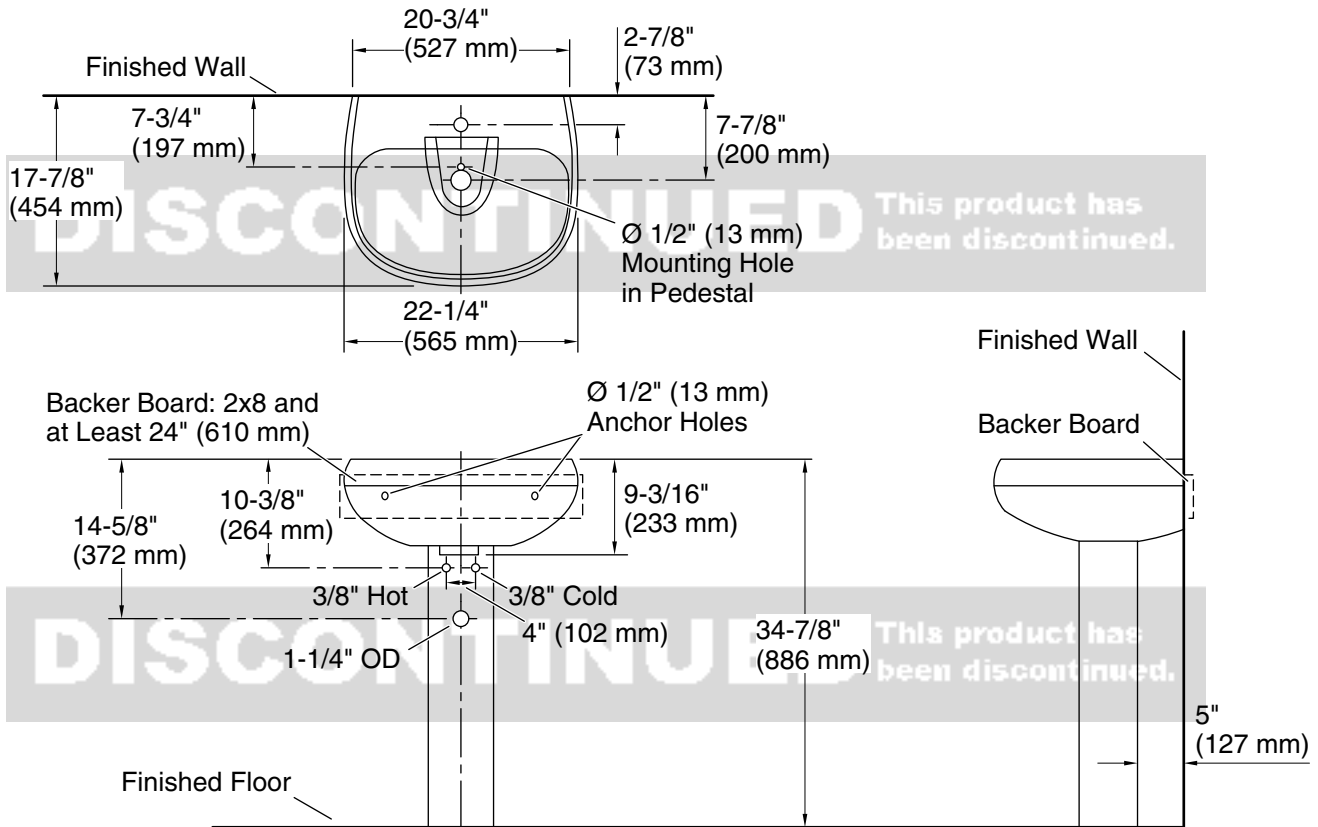

KOHLER®

Wellworth® Pedestal Bathroom Sink K-2293-1

Features

- Single faucet hole.
- Combination consists of the K-2296-1 basin and the K-2019 pedestal.
- Coordinates with other products in the Wellworth collection.

Material

- Vitreous china.

Installation

- Pedestal.

Recommended Products/Accessories

- K-7605-P Angle Supply with Stop (pair)
- K-8998 P-Trap
- K-23726 Drain treatment
- K-23725 Cast iron cleaner

Optional Products/Accessories

- 1041816 Hardware kit, Hollow Wall

Included Components

Product consists of:

- K-2296-1 Pedestal Bathroom Sink Basin
- K-2019 Bathroom Sink Pedestal

Additional Components:

- Accessory pack
- rubber pads

Codes/Standards

THE BOLD LOOK
OF **KOHLER®**

Technical Information

All product dimensions are nominal.

- Bowl configuration: Single
- Installation: Pedestal
- Bowl area: Length: 20" (508 mm)
Width: 12" (305 mm)
Water depth: 5" (127 mm)
- Number of deck holes: 1
- Faucet hole(s): 1-3/8" (35 mm)
- Drain hole: 1-3/4" (44 mm)