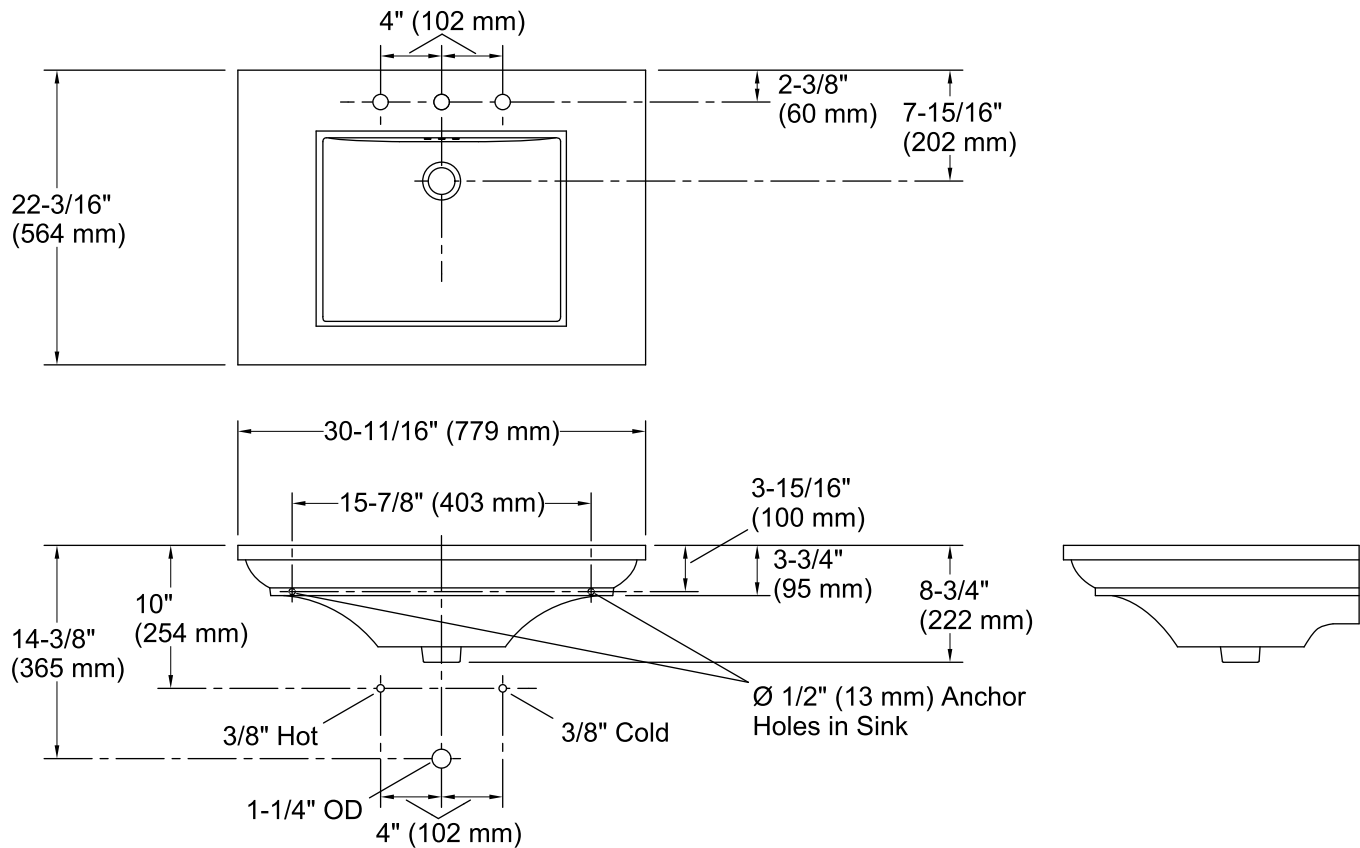

Features

- 8-inch center faucet holes.
- Elegant rectangular basin.
- Overflow drain.
- Combines with the K-2267 pedestal to create the K-2268-8 Memoirs pedestal sink.
- Combines with the K-6880 or K-30003 console table legs to create a Memoirs console table.
- Coordinates with other products in the Memoirs collection.

Technical Information

All product dimensions are nominal.

| | |
|-----------------------|---|
| Bowl configuration: | Single |
| Installation: | Pedestal, Console table |
| Bowl area (Only): | Length: 19" (483 mm) Width: 14" (356 mm) Water depth: 5-1/2" (140 mm) |
| Number of deck holes: | 3 |
| Faucet hole spacing: | 8" (203 mm) |
| Faucet hole(s): | 1-3/8" (35 mm) |
| Drain hole: | 1-3/4" (44 mm) |