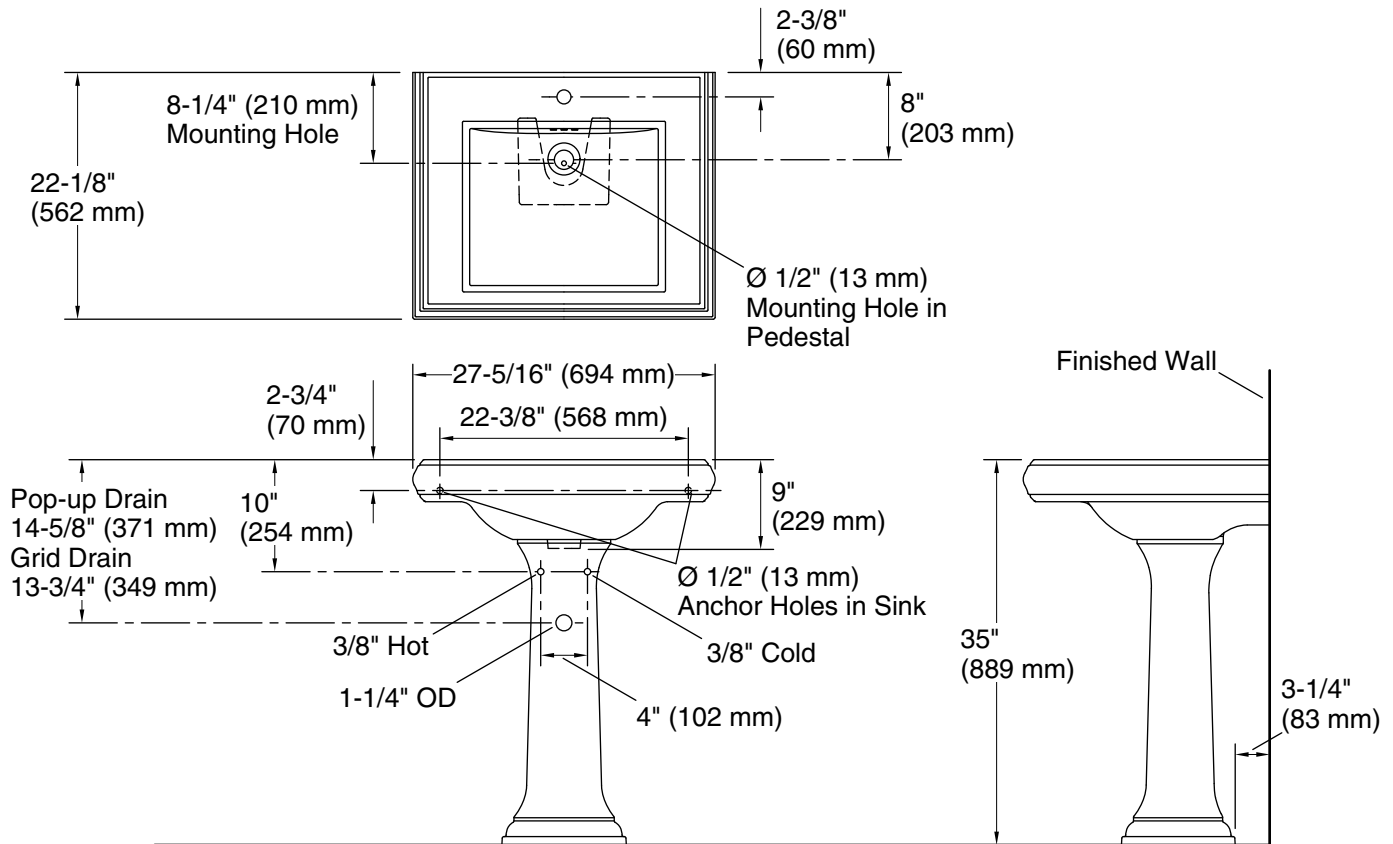

Memoirs® Classic
Pedestal Bathroom Sink
K-2258-1

Features

- Single faucet hole.
- Refined rectangular basin.
- Overflow drain.
- Combination consists of the K-2259-1 basin and the K-2267 pedestal.
- Coordinates with other products in the Memoirs collection.

Material

- Fireclay.

Installation

- Pedestal.

Recommended Products/Accessories

- K-7605-P Angle Supply with Stop (pair)
- K-8998 P-Trap
- K-23726 Drain treatment
- K-23725 Cast iron cleaner

Optional Products/Accessories

- 1041816 Hardware kit, Hollow Wall

Included Components

Product consists of:

- K-2259-1 Pedestal/Console Table Bathroom Sink
- K-2267 Bathroom Sink Pedestal

Additional Components:

- Accessory pack
- rubber pads

Technical Information

All product dimensions are nominal.

Bowl configuration:	Single
Installation:	Pedestal
Bowl area (Only):	Length: 18" (457 mm) Width: 15" (381 mm) Water depth: 5-1/4" (133 mm)
Number of deck holes:	1
Faucet hole(s):	1-3/8" (35 mm)
Drain hole:	1-3/4" (44 mm)