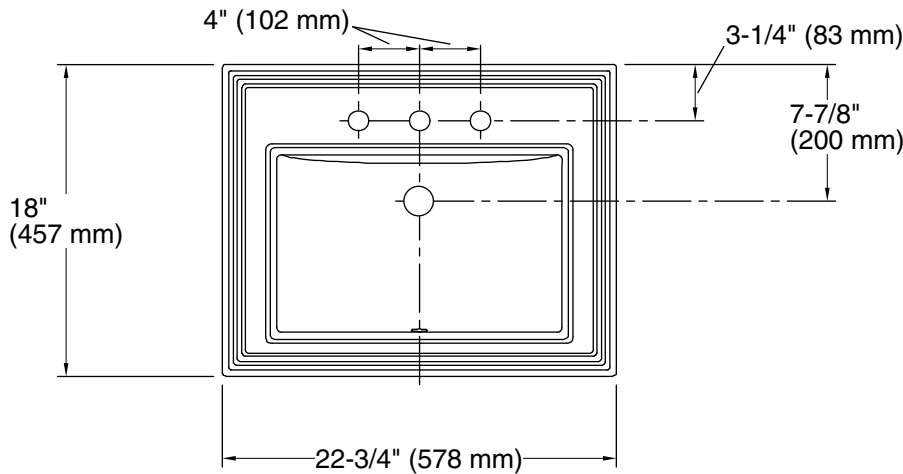

Features

- 8" (203 mm) centerset faucet holes.
- Elegant rectangular basin.
- Overflow drain.
- Coordinates with other products in the Memoirs collection.

Material

- Vitreous china.

Installation

- Drop-in.

Memoirs® Classic
Drop-in Bathroom Sink
K-2241-8

Technical Information

All product dimensions are nominal.

- Bowl configuration: Single
- Installation: Drop-in
- Bowl area (Only): Length: 17" (432 mm)
Width: 10" (254 mm)
Water depth: 5" (127 mm)
- Number of deck holes: 3
- Faucet hole spacing: 8" (203 mm)
- Faucet hole(s): 1-3/8" (35 mm)
- Drain hole: 1-3/4" (44 mm)
- Template: 1003676, required, included