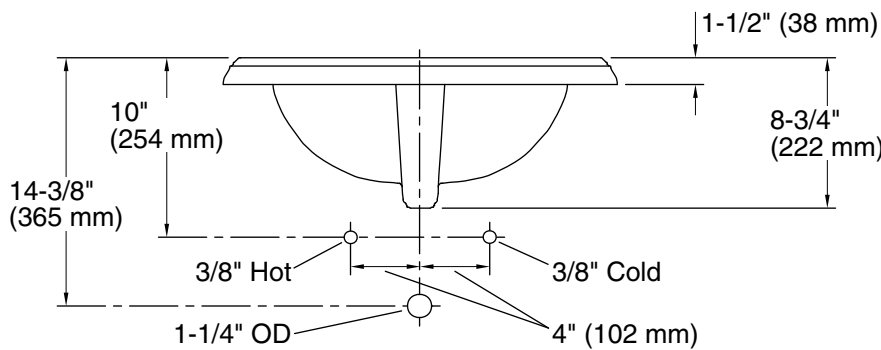

Features

- 8" (203 mm) centerset faucet holes.
- Elegant rectangular basin.
- Overflow drain.
- Coordinates with other products in the Memoirs collection.

Material

- Vitreous china.

Installation

- Drop-in.

Memoirs® Classic
Drop-in Bathroom Sink
K-2241-8

Technical Information

All product dimensions are nominal.

- Bowl configuration: Single
- Installation: Drop-in
- Bowl area (Only): Length: 17" (432 mm)
Width: 10" (254 mm)
Water depth: 5" (127 mm)
- Number of deck holes: 3
- Faucet hole spacing: 8" (203 mm)
- Faucet hole(s): 1-3/8" (35 mm)
- Drain hole: 1-3/4" (44 mm)
- Template: 1003676, required, included