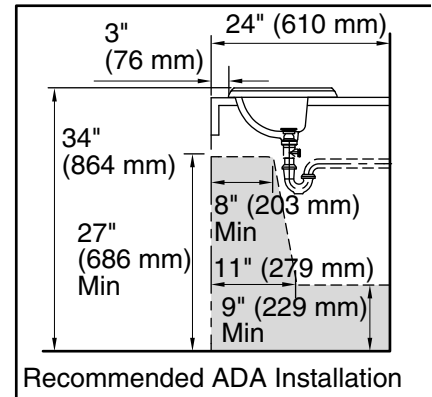

Features

- 8" (203 mm) centerset faucet holes.
- Elegant rectangular basin.
- Overflow drain.
- Coordinates with other products in the Memoirs collection.

Material

- Vitreous china.

Installation

- Drop-in.

Memoirs® Classic
Drop-in Bathroom Sink
K-2241-8

Technical Information

All product dimensions are nominal.

- Bowl configuration: Single
- Installation: Drop-in
- Bowl area (Only): Length: 17" (432 mm)
Width: 10" (254 mm)
Water depth: 5" (127 mm)
- Number of deck holes: 3
- Faucet hole spacing: 8" (203 mm)
- Faucet hole(s): 1-3/8" (35 mm)
- Drain hole: 1-3/4" (44 mm)
- Template: 1003676, required, included