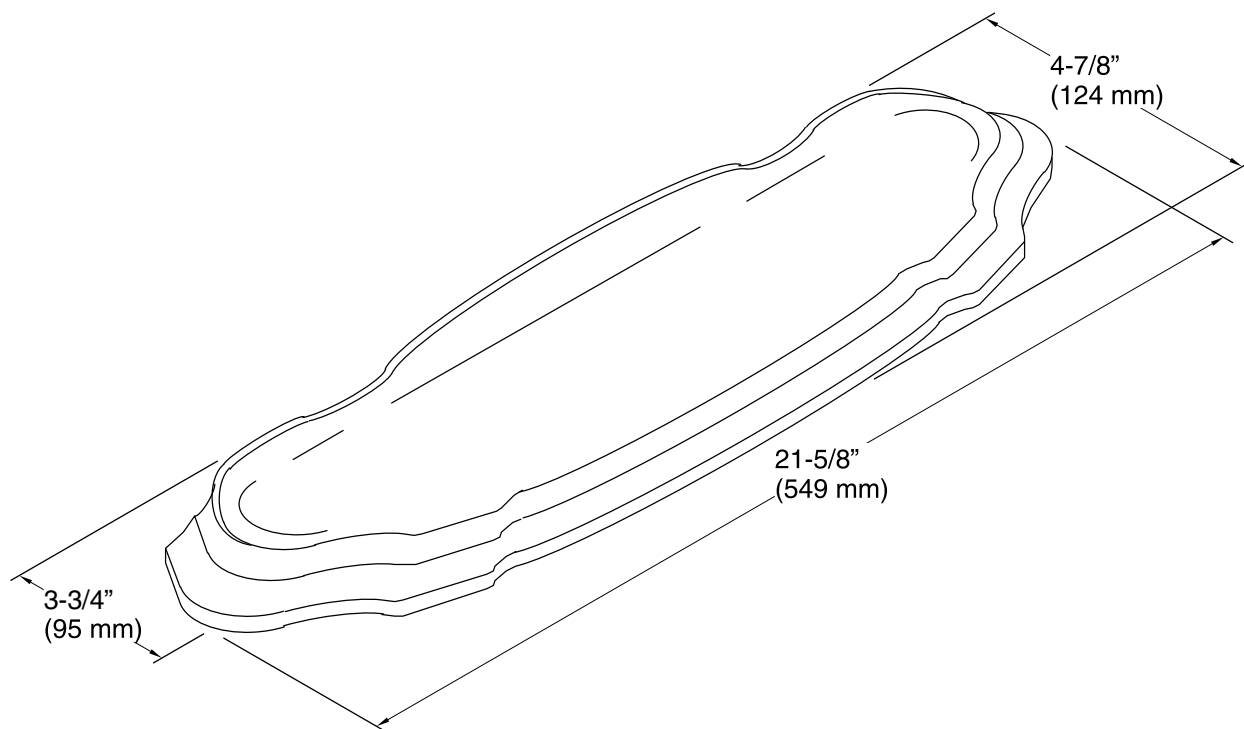

Technical Information

All product dimensions are nominal.

Notes

Install this product according to the installation guide.