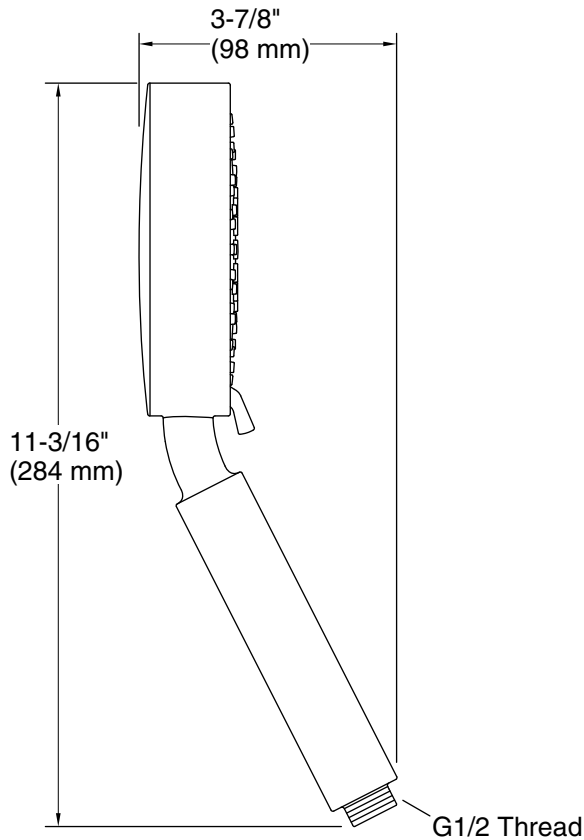

Technical Information

All product dimensions are nominal.

Drain included: No

Handshower:

Rated maximum flow: 1.75 gal/min (6.6 l/min)

Notes

Install this product according to the installation instructions.

Plumbing codes require an atmospheric vacuum breaker be installed in-line with handshowers. Please consult with local plumbing officials.

ADA, OBC, CSA B651 compliant when installed to the specific requirements of these regulations.