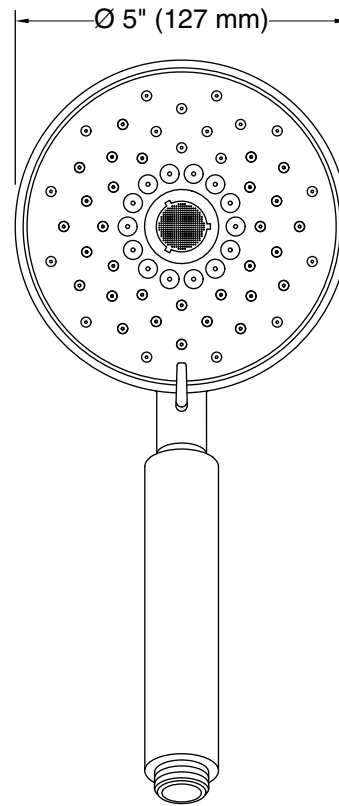

Technical Information

All product dimensions are nominal.

Drain included: No

Handshower:

Rated maximum flow: 1.75 gal/min (6.6 l/min)

Notes

Install this product according to the installation instructions.

Plumbing codes require an atmospheric vacuum breaker be installed in-line with handshowers. Please consult with local plumbing officials.

ADA, OBC, CSA B651 compliant when installed to the specific requirements of these regulations.