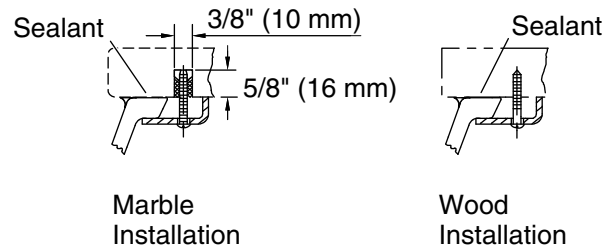

## Technical Information

All product dimensions are nominal.

Installation:	Under-mount
Bowl area:	Length: 20-5/8" (524 mm) Width: 13-5/8" (346 mm) Water depth: 4-5/8" (117 mm)
Drain hole:	1-3/4" (44 mm)
Template:	1002977-7, required, not included