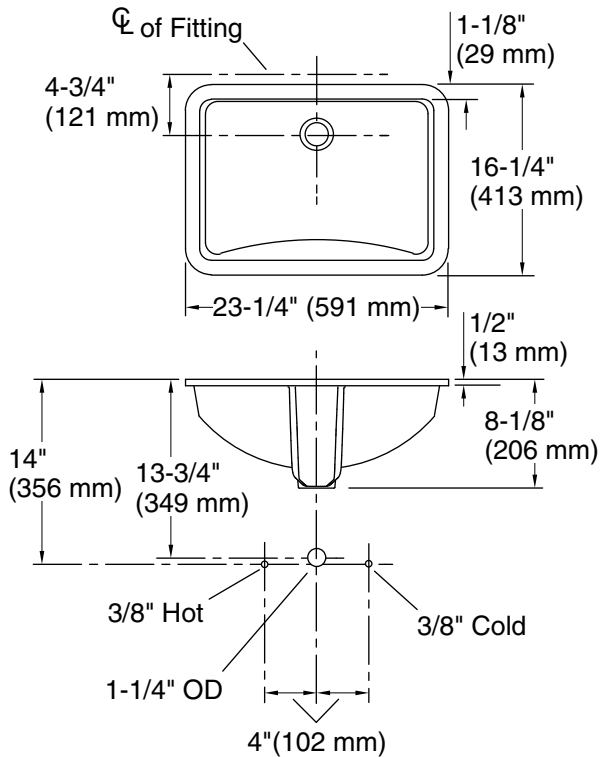

## Technical Information

All product dimensions are nominal.

Installation:	Under-mount
Bowl area:	Length: 20-5/8" (524 mm) Width: 13-5/8" (346 mm) Water depth: 4-5/8" (117 mm)
Drain hole:	1-3/4" (44 mm)
Template:	1002977-7, required, not included

## Notes

Install this product according to the installation instructions.

The product diagram is based on the K-8998 adjustable P-trap with 1" (25 mm) of tailpiece exposed.

**NOTICE:** Countertop manufacturer or cutter must use the current product template available at [www.kohler.com](http://www.kohler.com), or by calling 1-800-4KOHLER. Kohler Co. is not responsible for cutout errors when the incorrect cutout template is used.