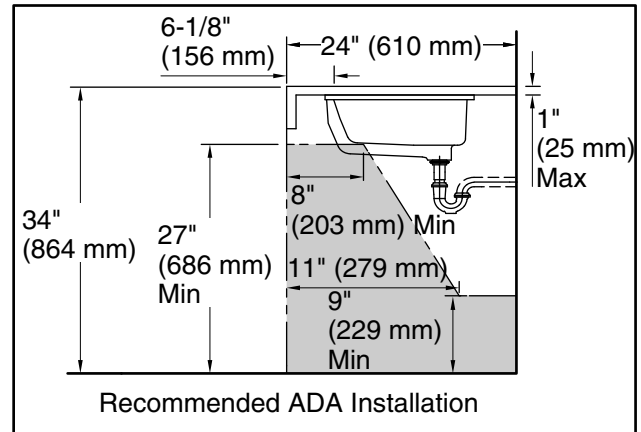

## Technical Information

All product dimensions are nominal.

Installation:	Under-mount
Bowl area:	Length: 20-5/8" (524 mm) Width: 13-5/8" (346 mm) Water depth: 4-5/8" (117 mm)
Drain hole:	1-3/4" (44 mm)
Template:	1002977-7, required, not included