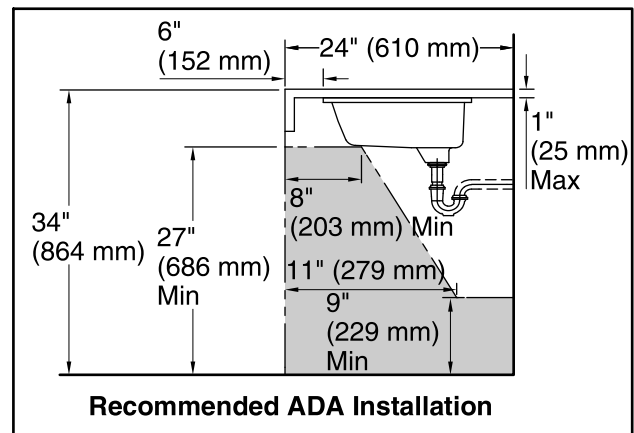

Features

- Glazed underside works beautifully for countertop installations.
- Spacious basin.
- No faucet holes; requires wall- or counter-mount faucet.

Material

- Vitreous china.

Installation

- Under-mount

Recommended Products/Accessories

K-8998 P-Trap

Included Components

Additional Components:
1193643 Basin Clamps

ADA

Codes/Standards

ASME A112.19.2/CSA B45.1
ADA
ICC/ANSI A117.1

KOHLER® One-Year Limited Warranty

Technical Information

All product dimensions are nominal.

Installation:	Under-mount
Bowl area:	Length: 18-3/8" (467 mm) Width: 11-5/8" (295 mm) Water depth: 4-5/8" (117 mm)
Drain hole:	1-3/4" (44 mm)
Template:	1053195-7, required, not included