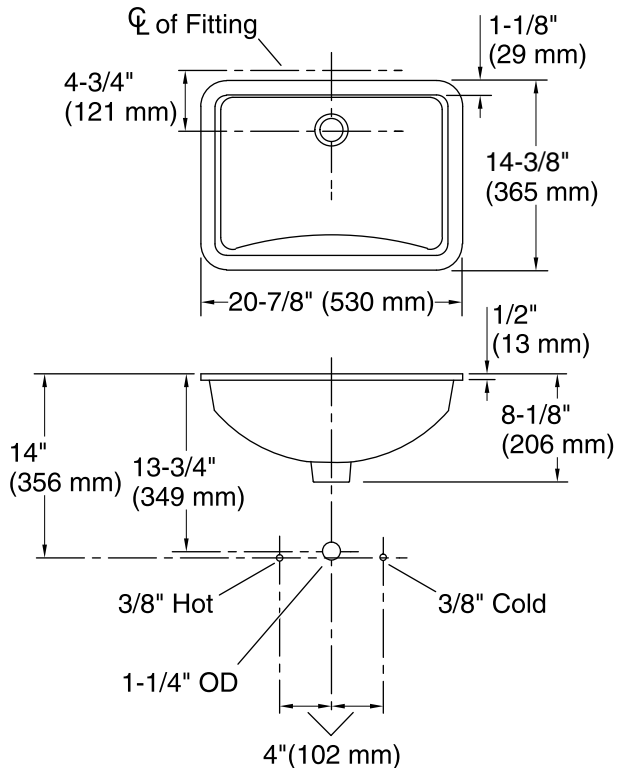

Features

- Glazed underside works beautifully for countertop installations.
- Spacious basin.
- No faucet holes; requires wall- or counter-mount faucet.

Material

- Vitreous china.

Installation

- Under-mount

Recommended Products/Accessories

K-8998 P-Trap

Included Components

Additional Components:
1193643 Basin Clamps

ADA

Codes/Standards

ASME A112.19.2/CSA B45.1
ADA
ICC/ANSI A117.1

KOHLER® One-Year Limited Warranty

Technical Information

All product dimensions are nominal.

Installation:	Under-mount
Bowl area:	Length: 18-3/8" (467 mm) Width: 11-5/8" (295 mm) Water depth: 4-5/8" (117 mm)
Drain hole:	1-3/4" (44 mm)
Template:	1053195-7, required, not included

Notes

Install this product according to the installation instructions.

The product diagram is based on the K-8998 adjustable P-trap with 1" (25 mm) of tailpiece exposed.

NOTICE: Countertop manufacturer or cutter must use the current product template available at www.kohler.com, or by calling 1-800-4KOHLER. Kohler Co. is not responsible for cutout errors when the incorrect cutout template is used.