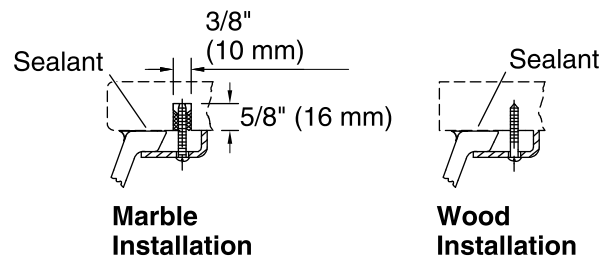

Features

- Glazed underside works beautifully for countertop installations.
- Spacious basin.
- No faucet holes; requires wall- or counter-mount faucet.

Material

- Vitreous china.

Installation

- Under-mount

Recommended Products/Accessories

K-8998 P-Trap

Included Components

Additional Components:
1193643 Basin Clamps

ADA

Codes/Standards

ASME A112.19.2/CSA B45.1
ADA
ICC/ANSI A117.1

KOHLER® One-Year Limited Warranty

Technical Information

All product dimensions are nominal.

Installation:	Under-mount
Bowl area:	Length: 18-3/8" (467 mm) Width: 11-5/8" (295 mm) Water depth: 4-5/8" (117 mm)
Drain hole:	1-3/4" (44 mm)
Template:	1053195-7, required, not included