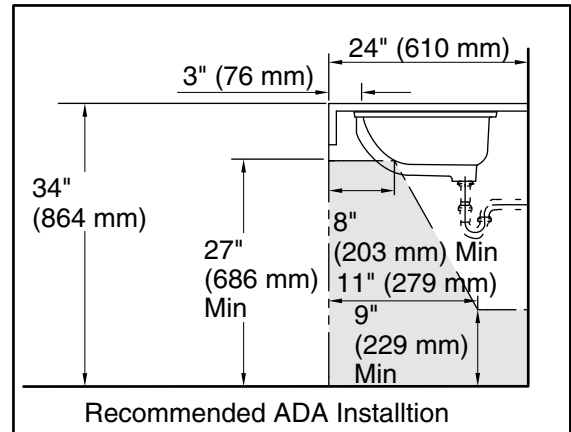

Technical Information

All product dimensions are nominal.

Installation:	Under-mount
Bowl area:	Length: 19" (483 mm) Width: 15" (381 mm) Water depth: 4" (102 mm)
Drain hole:	1-3/4" (44 mm)
Template:	1018997-7, required, not included

Notes

Install this product according to the installation instructions.

NOTICE: Countertop manufacturer or cutter must use the current product template available at www.kohler.com, or by calling 1-800-4KOHLER. Kohler Co. is not responsible for cutout errors when the incorrect cutout template is used.

ADA compliant when installed to the specific requirements of these regulations.