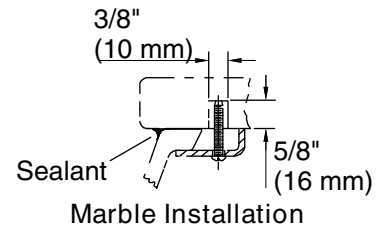

Technical Information

All product dimensions are nominal.

Installation:	Under-mount
Bowl area:	Length: 19" (483 mm) Width: 15" (381 mm) Water depth: 4" (102 mm)
Drain hole:	1-3/4" (44 mm)
Template:	1018997-7, required, not included

Notes

Install this product according to the installation instructions.

NOTICE: Countertop manufacturer or cutter must use the current product template available at www.kohler.com, or by calling 1-800-4KOHLER. Kohler Co. is not responsible for cutout errors when the incorrect cutout template is used.

ADA compliant when installed to the specific requirements of these regulations.