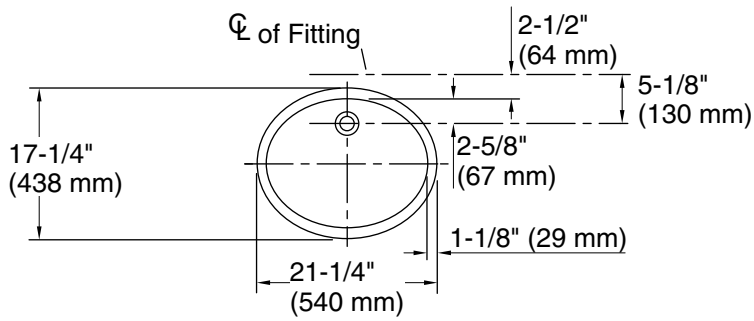

Available Colors/Finishes

Color tiles intended for reference only.

Color	Code	Description
-------	------	-------------

	0	White
	96	Biscuit
	47	Almond

Technical Information

All product dimensions are nominal.

Installation:	Under-mount
Bowl area:	Length: 19" (483 mm) Width: 15" (381 mm) Water depth: 4" (102 mm)
Drain hole:	1-3/4" (44 mm)
Template:	1018997-7, required, not included

Notes

Install this product according to the installation instructions.