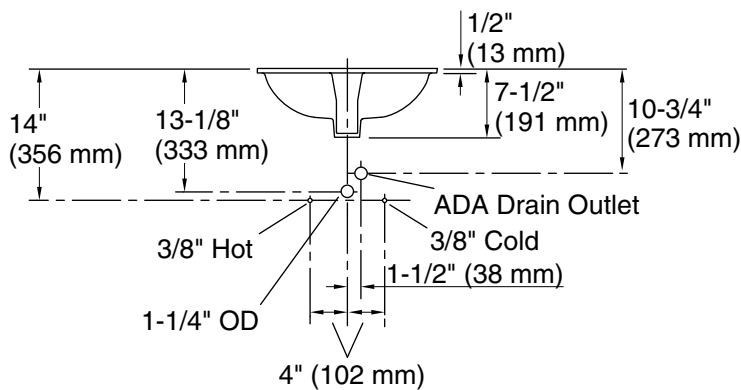

Features

- Oval basin with glazed underside.

Material

- Vitreous china.

Installation

- No faucet holes; requires wall- or counter-mount faucet.
- Undermount.

Recommended Products/Accessories

- K-8998 P-Trap
- K-23726 Drain treatment
- K-23725 Cast iron cleaner

Available Colors/Finishes

Color tiles intended for reference only.

Color	Code	Description
-------	------	-------------

	0	White
	96	Biscuit
	47	Almond

Technical Information

All product dimensions are nominal.

Installation:	Under-mount
Bowl area:	Length: 19" (483 mm) Width: 15" (381 mm) Water depth: 4" (102 mm)
Drain hole:	1-3/4" (44 mm)
Template:	1018997-7, required, not included

Notes

Install this product according to the installation instructions.