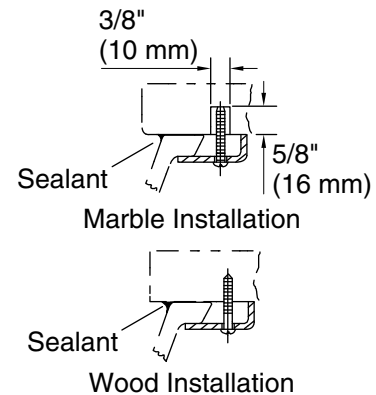

Features

- Oval basin with glazed underside.
- Fits standard 14- x 17-inch countertop cutout.

Material

- Vitreous china.

Installation

- No faucet holes; requires wall- or counter-mount faucet.
- Undermount.

Technical Information

All product dimensions are nominal.

Installation:	Under-mount, Drop-in
Bowl area:	Length: 17" (432 mm) Width: 14" (356 mm) Water depth: 4" (102 mm)
Drain hole:	1-3/4" (44 mm)
Template:	1151011-7, required, not included