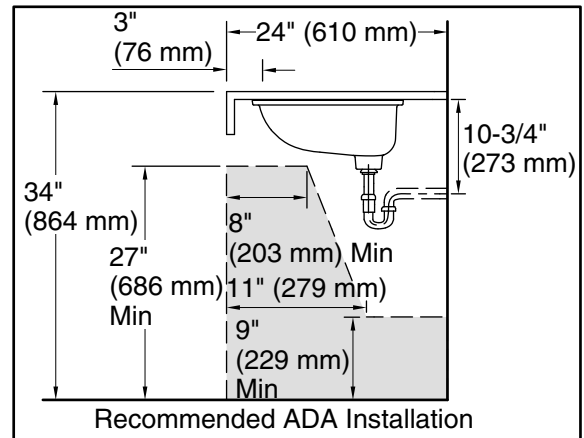

Features

- Oval basin with glazed underside.
- Fits standard 14- x 17-inch countertop cutout.

Material

- Vitreous china.

Installation

- No faucet holes; requires wall- or counter-mount faucet.
- Undermount.

Recommended Products/Accessories

K-8998 P-Trap
K-23726 Drain treatment
K-23725 Cast iron cleaner

Included Components

Additional Components:
1193643 Basin clamps

ADA CSA B651

Codes/Standards

ASME A112.19.2/CSA B45.1
ADA
ICC/ANSI A117.1
CSA B651

Technical Information

All product dimensions are nominal.

Installation:	Under-mount, Drop-in
Bowl area:	Length: 17" (432 mm) Width: 14" (356 mm) Water depth: 4" (102 mm)
Drain hole:	1-3/4" (44 mm)
Template:	1151011-7, required, not included