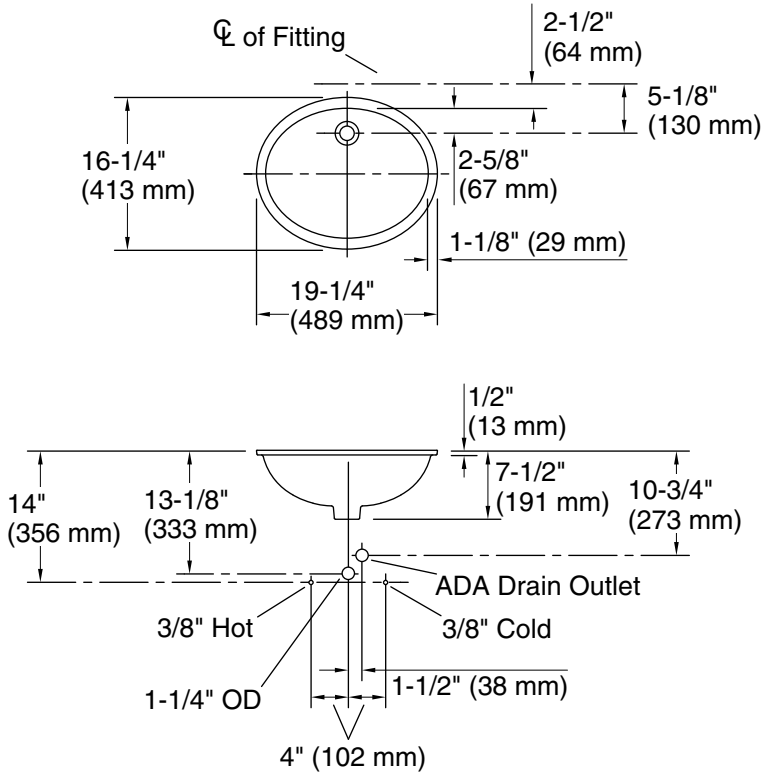

Features

- Oval basin with glazed underside.
- Fits standard 14- x 17-inch countertop cutout.

Material

- Vitreous china.

Installation

- No faucet holes; requires wall- or counter-mount faucet.
- Undermount.

Technical Information

All product dimensions are nominal.

Installation:	Under-mount, Drop-in
Bowl area:	Length: 17" (432 mm) Width: 14" (356 mm) Water depth: 4" (102 mm)
Drain hole:	1-3/4" (44 mm)
Template:	1151011-7, required, not included

Supplied basin clamp assemblies require 1" (25 mm) minimum countertop thickness. Installer must supply anchors for thinner countertops. ADA, CSA B651 compliant when installed to the specific requirements of these regulations.