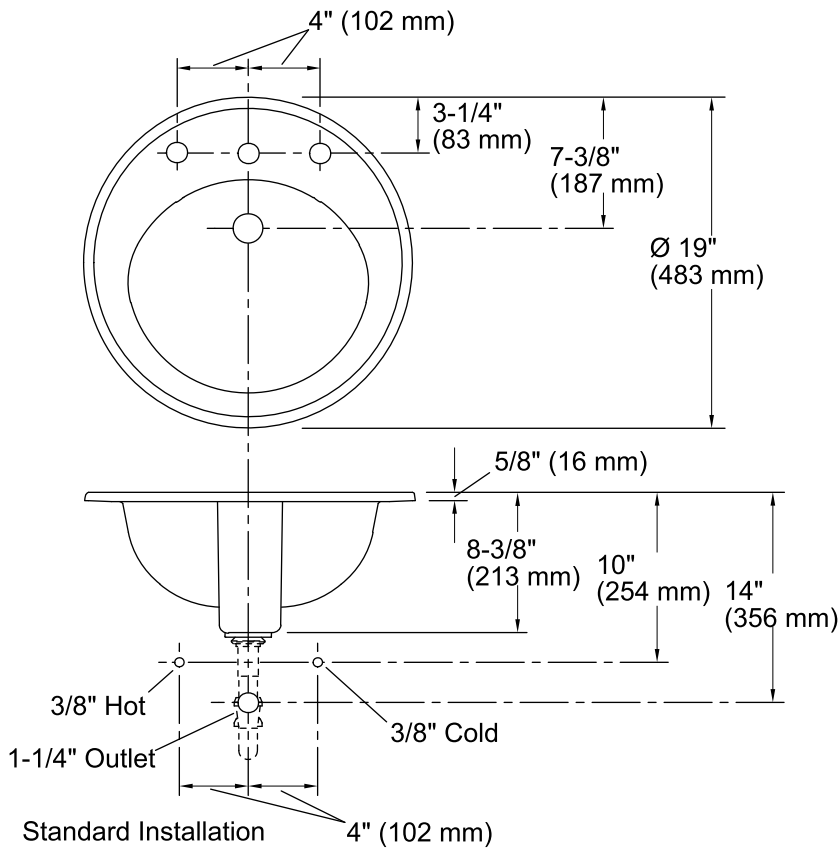

Brookline®
Drop-in Bathroom Sink
K-2202-8

Features

- 8-inch center faucet holes.
- Round basin.
- Overflow drain.

Material

- Vitreous china.

Installation

- Drop-in

Recommended Products/Accessories

Color tiles intended for reference only.

Color	Code	Description
	0	White
	96	Biscuit
	47	Almond
	NY	Dune
	95	Ice™ Grey
	G9	Sandbar
	7	Black Black™

Technical Information

All product dimensions are nominal.

Bowl configuration:	Single
Installation:	Drop-in
Bowl area (Only):	Length: 14" (356 mm) Width: 12" (305 mm) With overflow: Yes Water depth: 4" (102 mm)
Number of deck holes:	3
Faucet hole spacing:	8" (203 mm)
Faucet hole(s):	1-3/8" (35 mm)
Drain hole:	1-3/4" (44 mm)