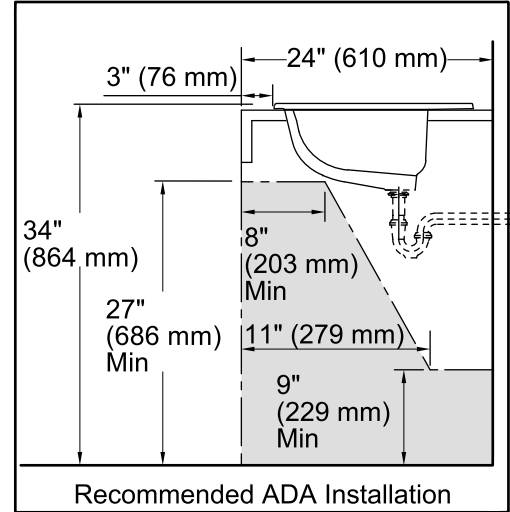

Technical Information

All product dimensions are nominal.

Bowl configuration:	Single
Installation:	Drop-in
Bowl area (Only):	Length: 14" (356 mm) Width: 12" (305 mm) With overflow: Yes Water depth: 4" (102 mm)
Number of deck holes:	3
Faucet hole spacing:	8" (203 mm)
Faucet hole(s):	1-3/8" (35 mm)
Drain hole:	1-3/4" (44 mm)

Notes

Install this product according to the installation instructions.

NOTICE: Countertop manufacturer or cutter must use the cut-out template provided with the product or a current one provided by Kohler Co. (call 1-800-4KOHLER). Kohler Co. is not responsible for cut-out errors when incorrect cut-out template is used.

ADA, CSA B651 compliant when installed to the specific requirements of these regulations.