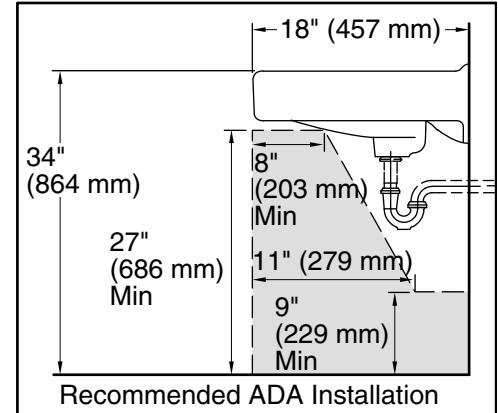

Features

- Made from premium materials that withstand high-volume usage.
- 20" (508 mm) x 18" (457 mm).
- Faucet not included.
- Drilled for concealed arm carrier.

Material

- Vitreous china.

Installation

- Wall-mount.

Color tiles intended for reference only.

Color	Code	Description
	0	White
	96	Biscuit
	7	Black Black™

Technical Information

All product dimensions are nominal.

Bowl configuration:	Single
Installation:	Wall-mount
Bowl area (Only):	Length: 18" (457 mm) Width: 13" (330 mm) With overflow: Yes Water depth: 4-7/8" (124 mm)
With overflow:	Yes
Number of deck holes:	1
Faucet hole(s):	1-3/8" (35 mm)
Drain hole:	1-3/4" (44 mm)