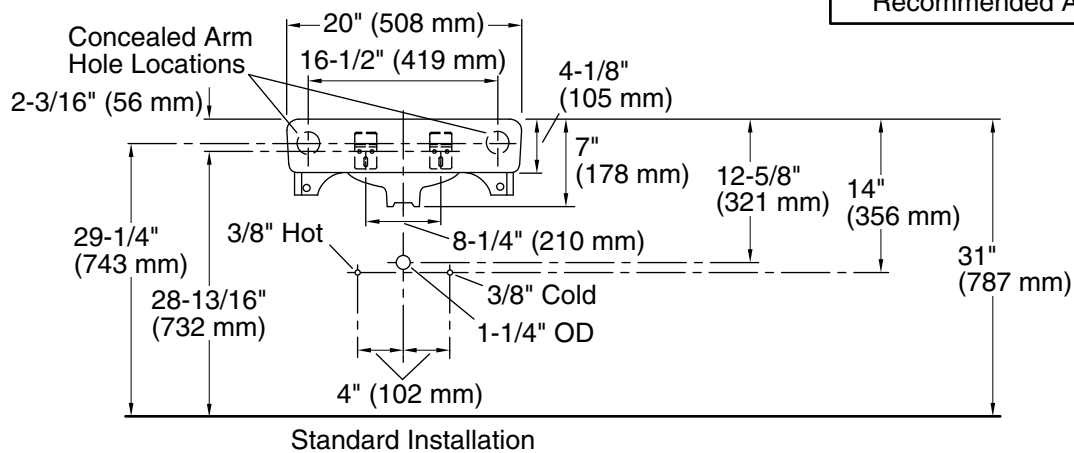

Features

- Made from premium materials that withstand high-volume usage.
- 20" (508 mm) x 18" (457 mm).
- Faucet not included.
- Drilled for concealed arm carrier.

Material

- Vitreous china.

Installation

- Wall-mount.

Color tiles intended for reference only.

Color	Code	Description
	0	White
	96	Biscuit
	7	Black Black™

Technical Information

All product dimensions are nominal.

Bowl configuration:	Single
Installation:	Wall-mount
Bowl area (Only):	Length: 18" (457 mm) Width: 13" (330 mm) With overflow: Yes Water depth: 4-7/8" (124 mm)
With overflow:	Yes
Number of deck holes:	1
Faucet hole(s):	1-3/8" (35 mm)
Drain hole:	1-3/4" (44 mm)