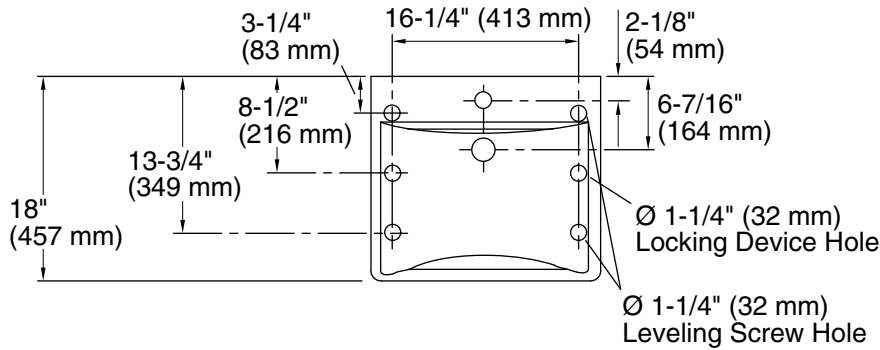

Features

- Made from premium materials that withstand high-volume usage.
- 20" (508 mm) x 18" (457 mm).
- Faucet not included.
- Drilled for concealed arm carrier.

Material

- Vitreous china.

Installation

- Wall-mount.

Color tiles intended for reference only.

Color	Code	Description
	0	White
	96	Biscuit
	7	Black Black™

Technical Information

All product dimensions are nominal.

Bowl configuration:	Single
Installation:	Wall-mount
Bowl area (Only):	Length: 18" (457 mm) Width: 13" (330 mm) With overflow: Yes Water depth: 4-7/8" (124 mm)
With overflow:	Yes
Number of deck holes:	1
Faucet hole(s):	1-3/8" (35 mm)
Drain hole:	1-3/4" (44 mm)