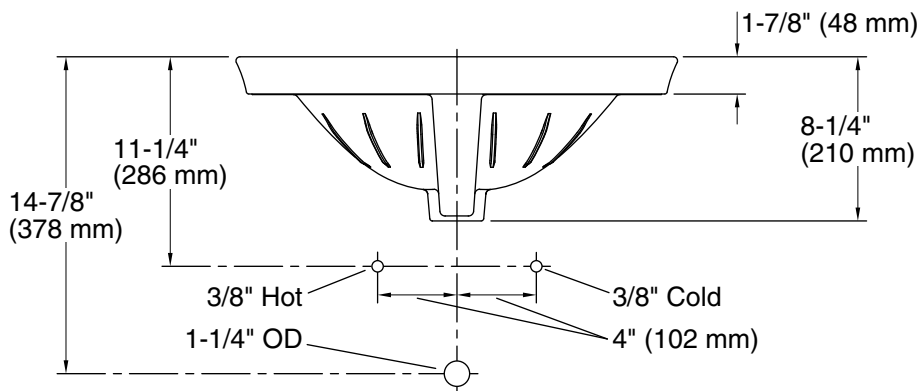

Technical Information

All product dimensions are nominal.

Bowl configuration:	Single
Installation:	Drop-in
Bowl area (Only):	Length: 16-7/8" (429 mm) Width: 10-1/8" (257 mm) Water depth: 4-7/8" (124 mm)
Number of deck holes:	3
Faucet hole spacing:	4" (102 mm)
Faucet hole(s):	1-1/4" (32 mm)
Drain hole:	1-3/4" (44 mm)
Template:	1014189-7, required, included

Notes

Install this product according to the installation instructions.

NOTICE: Countertop manufacturer or cutter must use the cut-out template provided with the product, or a current one provided by Kohler Co. (call 1-800-4-KOHLER). Kohler Co. is not responsible for cutout errors when the incorrect cut-out template is used.

ADA, OBC, CSA B651 compliant when installed to the specific requirements of these regulations.