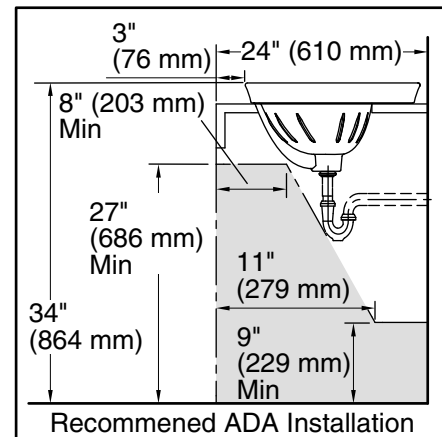

Technical Information

All product dimensions are nominal.

Bowl configuration:	Single
Installation:	Drop-in
Bowl area (Only):	Length: 16-7/8" (429 mm) Width: 10-1/8" (257 mm) Water depth: 4-7/8" (124 mm)
Number of deck holes:	3
Faucet hole spacing:	4" (102 mm)
Faucet hole(s):	1-1/4" (32 mm)
Drain hole:	1-3/4" (44 mm)
Template:	1014189-7, required, included

Notes

Install this product according to the installation instructions.

NOTICE: Countertop manufacturer or cutter must use the cut-out template provided with the product, or a current one provided by Kohler Co. (call 1-800-4-KOHLER). Kohler Co. is not responsible for cutout errors when the incorrect cut-out template is used.

ADA, OBC, CSA B651 compliant when installed to the specific requirements of these regulations.