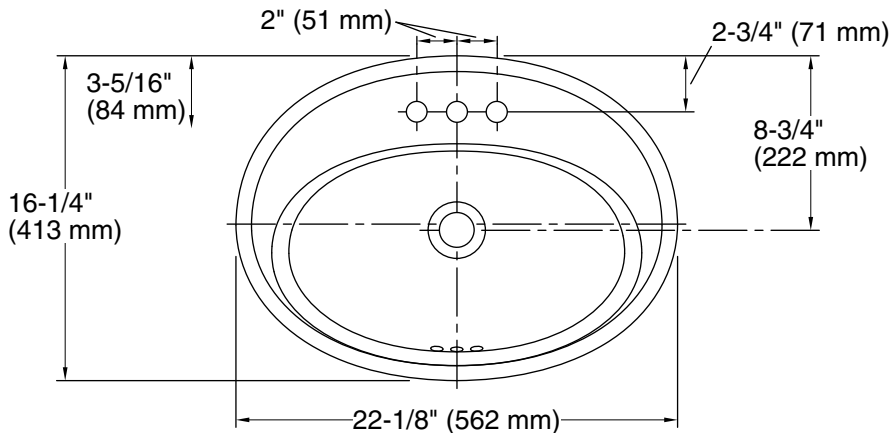

Technical Information

All product dimensions are nominal.

Bowl configuration:	Single
Installation:	Drop-in
Bowl area (Only):	Length: 16-7/8" (429 mm) Width: 10-1/8" (257 mm) Water depth: 4-7/8" (124 mm)
Number of deck holes:	3
Faucet hole spacing:	4" (102 mm)
Faucet hole(s):	1-1/4" (32 mm)
Drain hole:	1-3/4" (44 mm)
Template:	1014189-7, required, included

Notes

Install this product according to the installation instructions.

NOTICE: Countertop manufacturer or cutter must use the cut-out template provided with the product, or a current one provided by Kohler Co. (call 1-800-4-KOHLER). Kohler Co. is not responsible for cutout errors when the incorrect cut-out template is used.

ADA, OBC, CSA B651 compliant when installed to the specific requirements of these regulations.