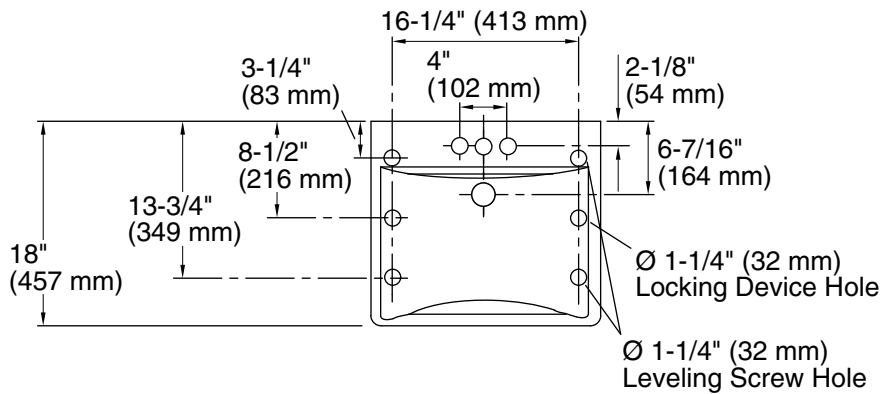

Features

- Made from premium materials that withstand high-volume usage.
- 20" (508 mm) x 18" (457 mm).
- Faucet not included.
- Drilled for concealed arm carrier.

Material

- Vitreous china.

Installation

- Wall-mount.

Color tiles intended for reference only.

Color	Code	Description
	0	White
	96	Biscuit
	7	Black Black™

Technical Information

All product dimensions are nominal.

Bowl configuration:	Single
Installation:	Wall-mount
Bowl area (Center):	Length: 18" (457 mm) Width: 13" (330 mm) With overflow: Yes Water depth: 4-7/8" (124 mm)
With overflow:	Yes
Number of deck holes:	3
Faucet hole spacing:	4" (102 mm)
Faucet hole(s):	1-3/8" (35 mm)
Soap/Lotion hole:	1-1/4" (32 mm)
Drain hole:	1-3/4" (44 mm)