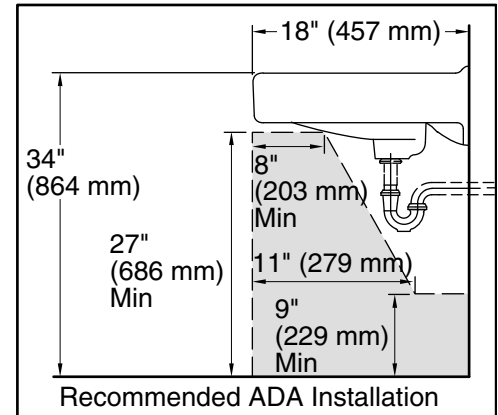

Features

- Made from premium materials that withstand high-volume usage.
- 20" (508 mm) x 18" (457 mm).
- Faucet not included.
- Drilled for concealed arm carrier.

Material

- Vitreous china.

Installation

- Wall-mount.

Color tiles intended for reference only.

Color	Code	Description
	0	White
	96	Biscuit
	7	Black Black™

Technical Information

All product dimensions are nominal.

Bowl configuration:	Single
Installation:	Wall-mount
Bowl area (Center):	Length: 18" (457 mm) Width: 13" (330 mm) With overflow: Yes Water depth: 4-7/8" (124 mm)
With overflow:	Yes
Number of deck holes:	3
Faucet hole spacing:	4" (102 mm)
Faucet hole(s):	1-3/8" (35 mm)
Soap/Lotion hole:	1-1/4" (32 mm)
Drain hole:	1-3/4" (44 mm)