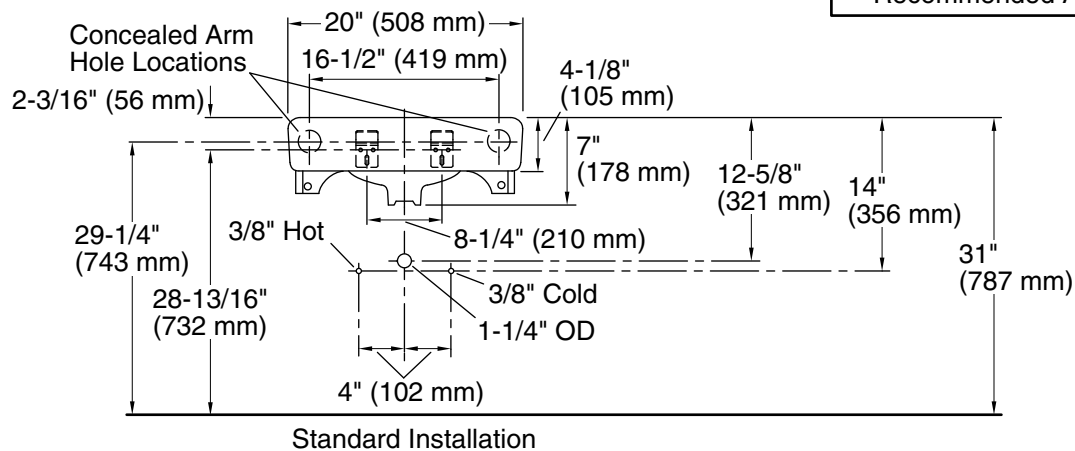

Features

- Made from premium materials that withstand high-volume usage.
- 20" (508 mm) x 18" (457 mm).
- Faucet not included.
- Drilled for concealed arm carrier.

Material

- Vitreous china.

Installation

- Wall-mount.

Color tiles intended for reference only.

Color	Code	Description
	0	White
	96	Biscuit
	7	Black Black™

Technical Information

All product dimensions are nominal.

Bowl configuration:	Single
Installation:	Wall-mount
Bowl area (Center):	Length: 18" (457 mm) Width: 13" (330 mm) With overflow: Yes Water depth: 4-7/8" (124 mm)
With overflow:	Yes
Number of deck holes:	3
Faucet hole spacing:	4" (102 mm)
Faucet hole(s):	1-3/8" (35 mm)
Soap/Lotion hole:	1-1/4" (32 mm)
Drain hole:	1-3/4" (44 mm)