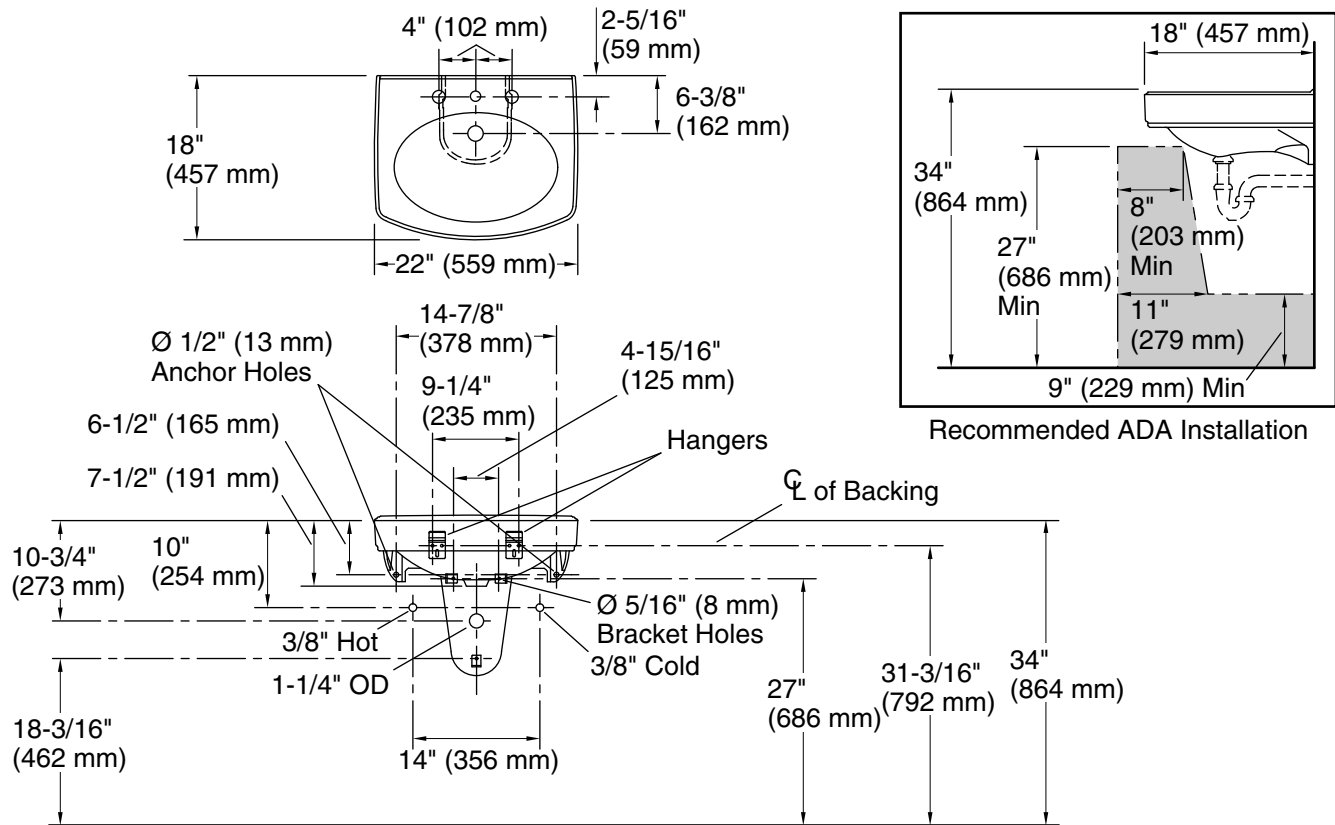

Features

- 8" (203 mm) centerset faucet holes.
- Oval basin.
- Overflow drain.
- Combination consists of the K-2028-8 sink and the K-2057 shroud.

Material

- Vitreous china.

Installation

- Wall-mount.

Recommended Products/Accessories

K-7605-P Angle Supply with Stop (pair)
K-8998 P-Trap
K-23726 Drain treatment
K-23725 Cast iron cleaner

Included Components

Product consists of:

K-2028-8 Wall-mount Bathroom Sink
K-2057 Bathroom Sink Shroud

Available Colors/Finishes

Color tiles intended for reference only.

Color	Code	Description
-------	------	-------------

	0	White
	96	Biscuit

Technical Information

All product dimensions are nominal.

Bowl configuration:	Single
Installation:	Wall-mount
Bowl area (Only):	Length: 18" (457 mm) Width: 12" (305 mm) Water depth: 4" (102 mm)
Number of deck holes:	3
Faucet hole spacing:	8" (203 mm)
Faucet hole(s):	1-3/8" (35 mm)
Drain hole:	1-3/4" (44 mm)