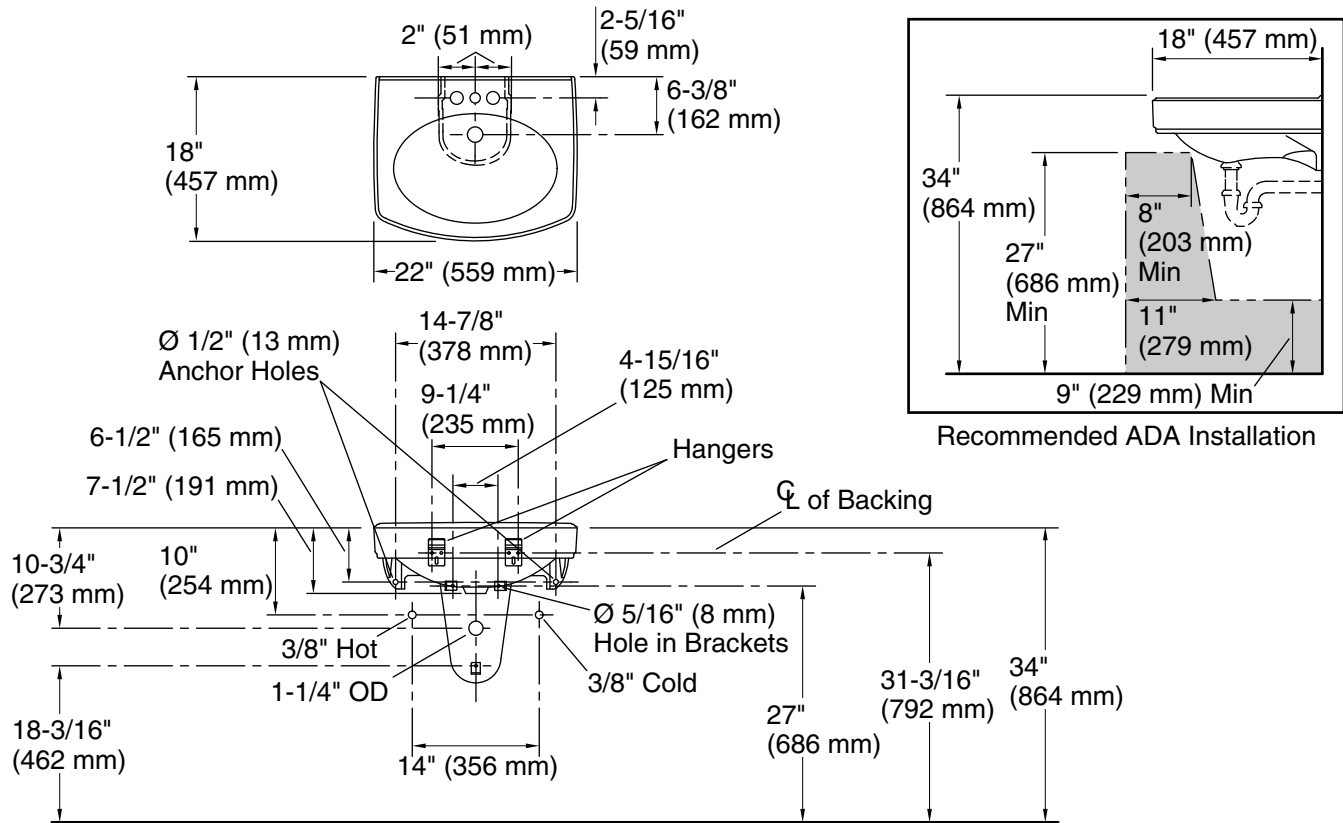

Features

- 4" (102 mm) centerset faucet holes.
- Oval basin.
- Overflow drain.
- Combination consists of the K-2028-4 sink and the K-2057 shroud.

Material

- Vitreous china.

Installation

- Wall-mount.

Recommended Products/Accessories

Technical Information

All product dimensions are nominal.

Bowl configuration:	Single
Installation:	Wall-mount
Bowl area (Only):	Length: 18" (457 mm) Width: 12" (305 mm) Water depth: 4" (102 mm)
Number of deck holes:	3
Faucet hole spacing:	4" (102 mm)
Faucet hole(s):	1-1/4" (32 mm)
Drain hole:	1-3/4" (44 mm)