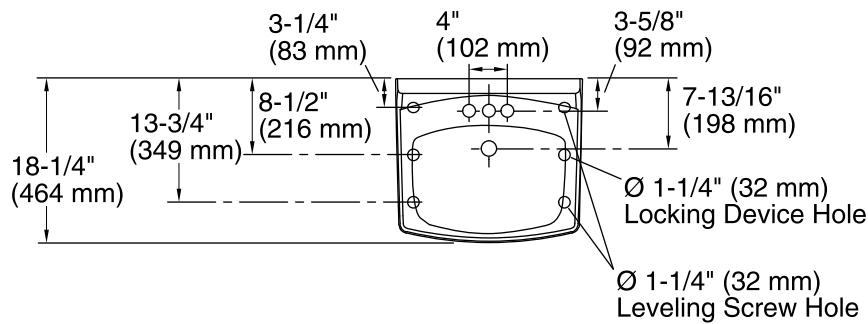

Greenwich™

Wall-Mount Bathroom Sink

K-2032

Features

- Made from premium materials that withstand high-volume usage
- Constructed of vitreous china
- 20-3/4"L x 18-1/4"W
- Wall-mount installation
- Faucet not included
- Includes wall hanger
- Drilled for concealed arm carrier

THE BOLD LOOK
OF **KOHLER**®

Technical Information

All product dimensions are nominal.

Bowl configuration: Single
 Installation: Wall-mount
 Bowl area (Center): Length: 10" (254 mm)
 Width: 15" (381 mm)
 With overflow: Yes
 Water depth: 3-1/4" (83 mm)

Number of deck holes: 3
 Faucet hole spacing: 4" (102 mm)
 Faucet hole(s): 1-1/4" (32 mm)
 Soap/Lotion hole: 1-1/4" (32 mm)
 Drain hole: 1-3/4" (44 mm)

Notes

Install this product according to the installation instructions.