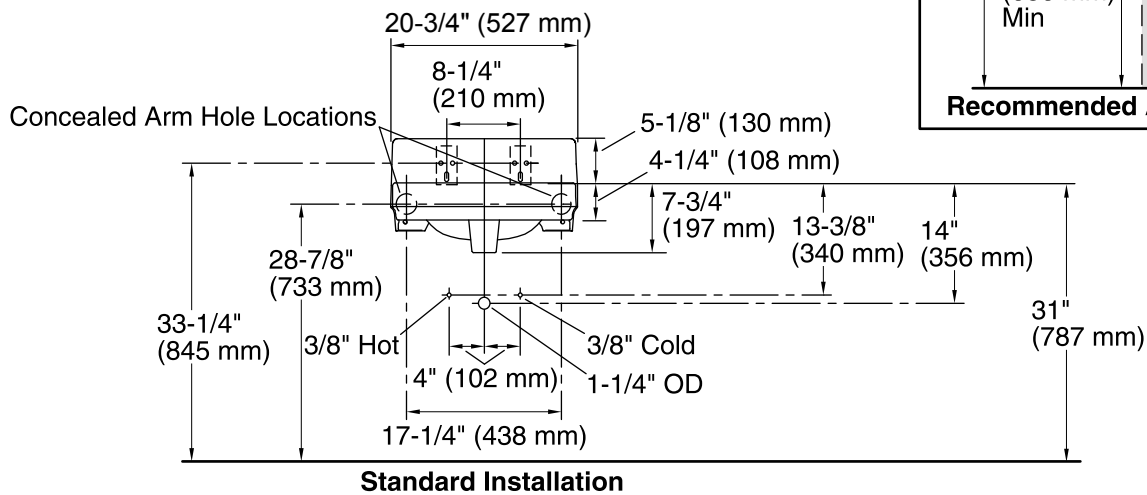

Greenwich™

Wall-Mount Bathroom Sink

K-2032

Features

- Made from premium materials that withstand high-volume usage
- Constructed of vitreous china
- 20-3/4"L x 18-1/4"W
- Wall-mount installation
- Faucet not included
- Includes wall hanger
- Drilled for concealed arm carrier

THE BOLD LOOK
OF **KOHLER**®

Technical Information

All product dimensions are nominal.

Bowl configuration: Single
 Installation: Wall-mount
 Bowl area (Center): Length: 10" (254 mm)
 Width: 15" (381 mm)
 With overflow: Yes
 Water depth: 3-1/4" (83 mm)

Number of deck holes: 3
 Faucet hole spacing: 4" (102 mm)
 Faucet hole(s): 1-1/4" (32 mm)
 Soap/Lotion hole: 1-1/4" (32 mm)
 Drain hole: 1-3/4" (44 mm)

Notes

Install this product according to the installation instructions.