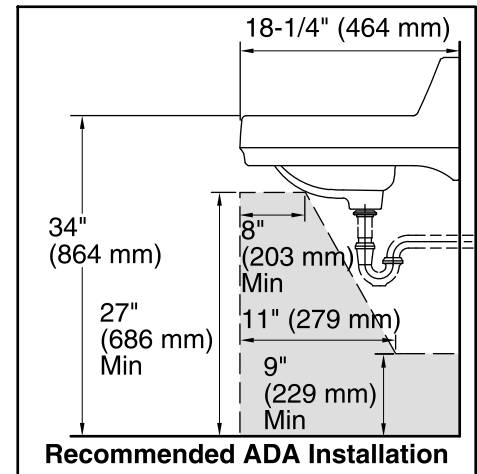

Greenwich™

Wall-Mount Bathroom Sink

K-2032

Features

- Made from premium materials that withstand high-volume usage
- Constructed of vitreous china
- 20-3/4"L x 18-1/4"W
- Wall-mount installation
- Faucet not included
- Includes wall hanger
- Drilled for concealed arm carrier

THE BOLD LOOK
OF **KOHLER**®

Technical Information

All product dimensions are nominal.

Bowl configuration: Single
 Installation: Wall-mount
 Bowl area (Center): Length: 10" (254 mm)
 Width: 15" (381 mm)
 With overflow: Yes
 Water depth: 3-1/4" (83 mm)

Number of deck holes: 3
 Faucet hole spacing: 4" (102 mm)
 Faucet hole(s): 1-1/4" (32 mm)
 Soap/Lotion hole: 1-1/4" (32 mm)
 Drain hole: 1-3/4" (44 mm)

Notes

Install this product according to the installation instructions.