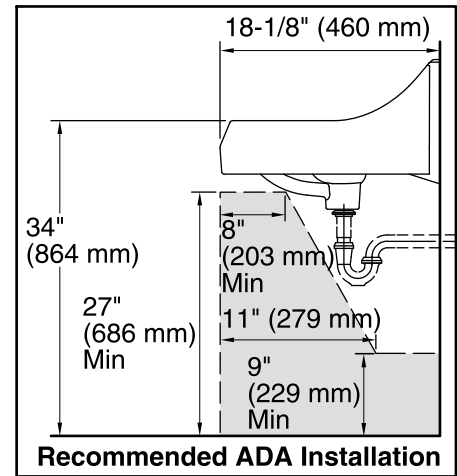

#### Features

- Made from premium materials that withstand high-volume usage
- Constructed of vitreous china
- 21-1/4"L x 18-1/8"W
- Wall-mount installation
- Faucet not included
- Includes wall hanger
- Drilled for concealed arm carrier

### Technical Information

All product dimensions are nominal.

- Bowl configuration: Single
- Installation: Wall-mount
- Bowl area (Center): Length: 10" (254 mm)  
Width: 15" (381 mm)  
With overflow: Yes  
Water depth: 3-1/4" (83 mm)
- Number of deck holes: 1
- Faucet hole spacing: 8" (203 mm)
- Faucet hole(s): 1-3/8" (35 mm)
- Soap/Lotion hole: 1-1/4" (32 mm)
- Drain hole: 1-3/4" (44 mm)