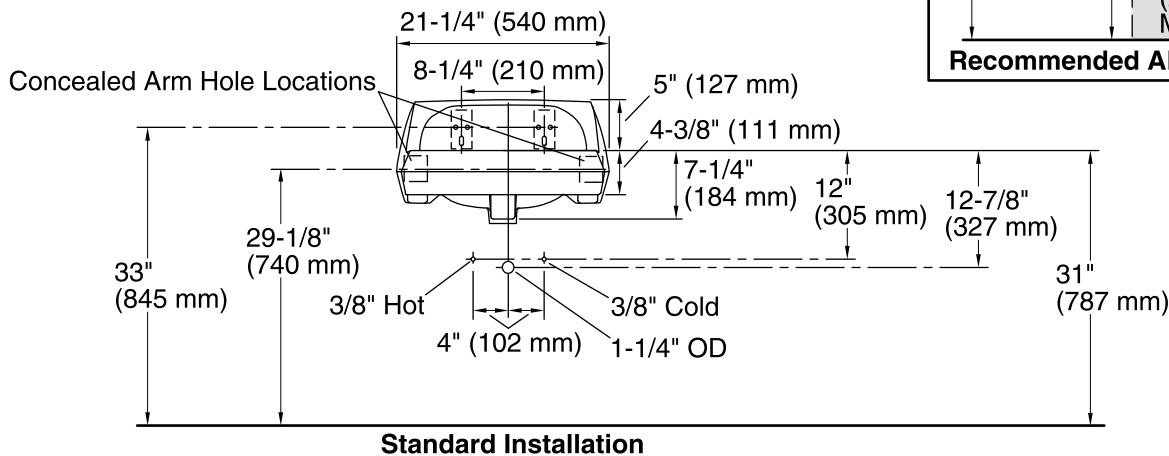

### Technical Information

All product dimensions are nominal.

- Bowl configuration: Single
- Installation: Wall-mount
- Bowl area (Center): Length: 10" (254 mm)  
Width: 15" (381 mm)  
With overflow: Yes  
Water depth: 3-1/4" (83 mm)
- Number of deck holes: 1
- Faucet hole spacing: 8" (203 mm)
- Faucet hole(s): 1-3/8" (35 mm)
- Soap/Lotion hole: 1-1/4" (32 mm)
- Drain hole: 1-3/4" (44 mm)