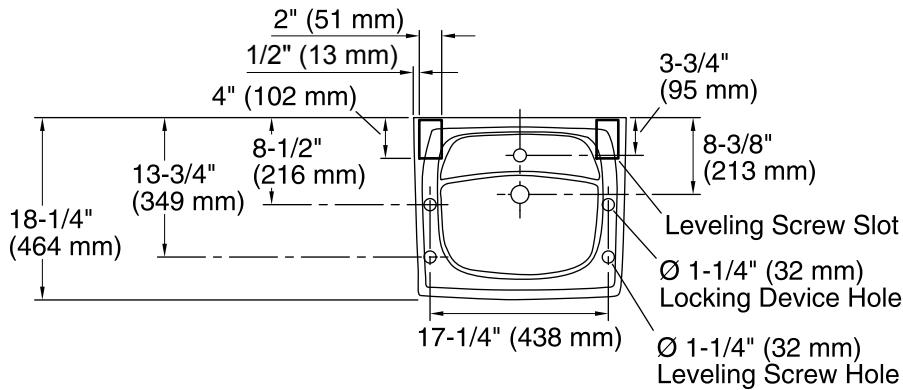

### Technical Information

All product dimensions are nominal.

- Bowl configuration: Single
- Installation: Wall-mount
- Bowl area (Center): Length: 10" (254 mm)  
Width: 15" (381 mm)  
With overflow: Yes  
Water depth: 3-1/4" (83 mm)
- Number of deck holes: 1
- Faucet hole spacing: 8" (203 mm)
- Faucet hole(s): 1-3/8" (35 mm)
- Soap/Lotion hole: 1-1/4" (32 mm)
- Drain hole: 1-3/4" (44 mm)