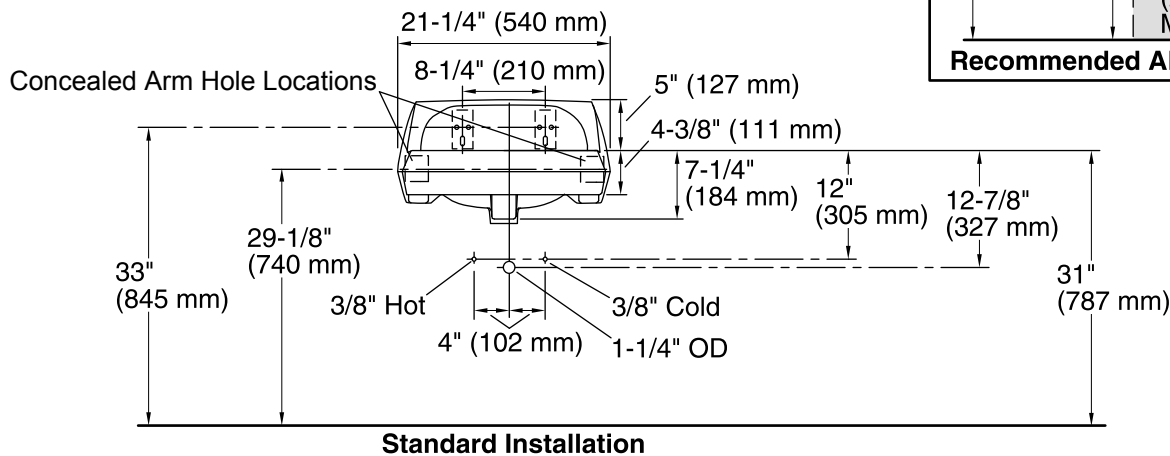

Kingston™

Wall-mount Bathroom Sink

K-2006

Features

- Made from premium materials that withstand high-volume usage
- Constructed of vitreous china
- 21-1/4"L x 18-1/8"W
- Wall-mount installation
- Faucet not included
- Includes wall hanger
- Drilled for concealed arm carrier

Technical Information

All product dimensions are nominal.

Bowl configuration: Single
 Installation: Wall-mount
 Bowl area (Center): Length: 16" (406 mm)
 Width: 10" (254 mm)
 With overflow: Yes
 Water depth: 3-1/8" (79 mm)

Number of deck holes: 3
 Faucet hole spacing: 8" (203 mm)
 Faucet hole(s): 1-3/8" (35 mm)
 Soap/Lotion hole: 1-1/4" (32 mm)
 Drain hole: 1-3/4" (44 mm)

Notes

Install this product according to the installation instructions.