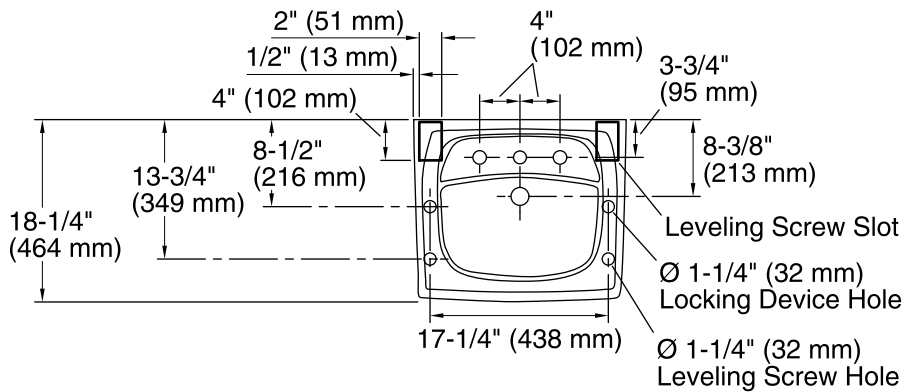

Kingston™

Wall-mount Bathroom Sink

K-2006

Features

- Made from premium materials that withstand high-volume usage
- Constructed of vitreous china
- 21-1/4"L x 18-1/8"W
- Wall-mount installation
- Faucet not included
- Includes wall hanger
- Drilled for concealed arm carrier

Technical Information

All product dimensions are nominal.

Bowl configuration: Single
 Installation: Wall-mount
 Bowl area (Center): Length: 16" (406 mm)
 Width: 10" (254 mm)
 With overflow: Yes
 Water depth: 3-1/8" (79 mm)

Number of deck holes: 3
 Faucet hole spacing: 8" (203 mm)
 Faucet hole(s): 1-3/8" (35 mm)
 Soap/Lotion hole: 1-1/4" (32 mm)
 Drain hole: 1-3/4" (44 mm)

Notes

Install this product according to the installation instructions.