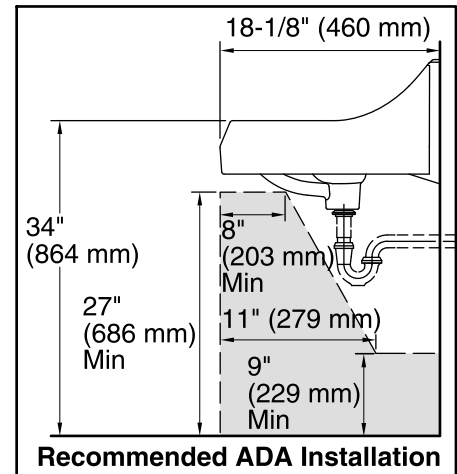

Kingston™

Wall-mount Bathroom Sink

K-2006

Features

- Made from premium materials that withstand high-volume usage
- Constructed of vitreous china
- 21-1/4"L x 18-1/8"W
- Wall-mount installation
- Faucet not included
- Includes wall hanger
- Drilled for concealed arm carrier

Technical Information

All product dimensions are nominal.

Bowl configuration: Single
 Installation: Wall-mount
 Bowl area (Center): Length: 16" (406 mm)
 Width: 10" (254 mm)
 With overflow: Yes
 Water depth: 3-1/8" (79 mm)

Number of deck holes: 3
 Faucet hole spacing: 8" (203 mm)
 Faucet hole(s): 1-3/8" (35 mm)
 Soap/Lotion hole: 1-1/4" (32 mm)
 Drain hole: 1-3/4" (44 mm)

Notes

Install this product according to the installation instructions.