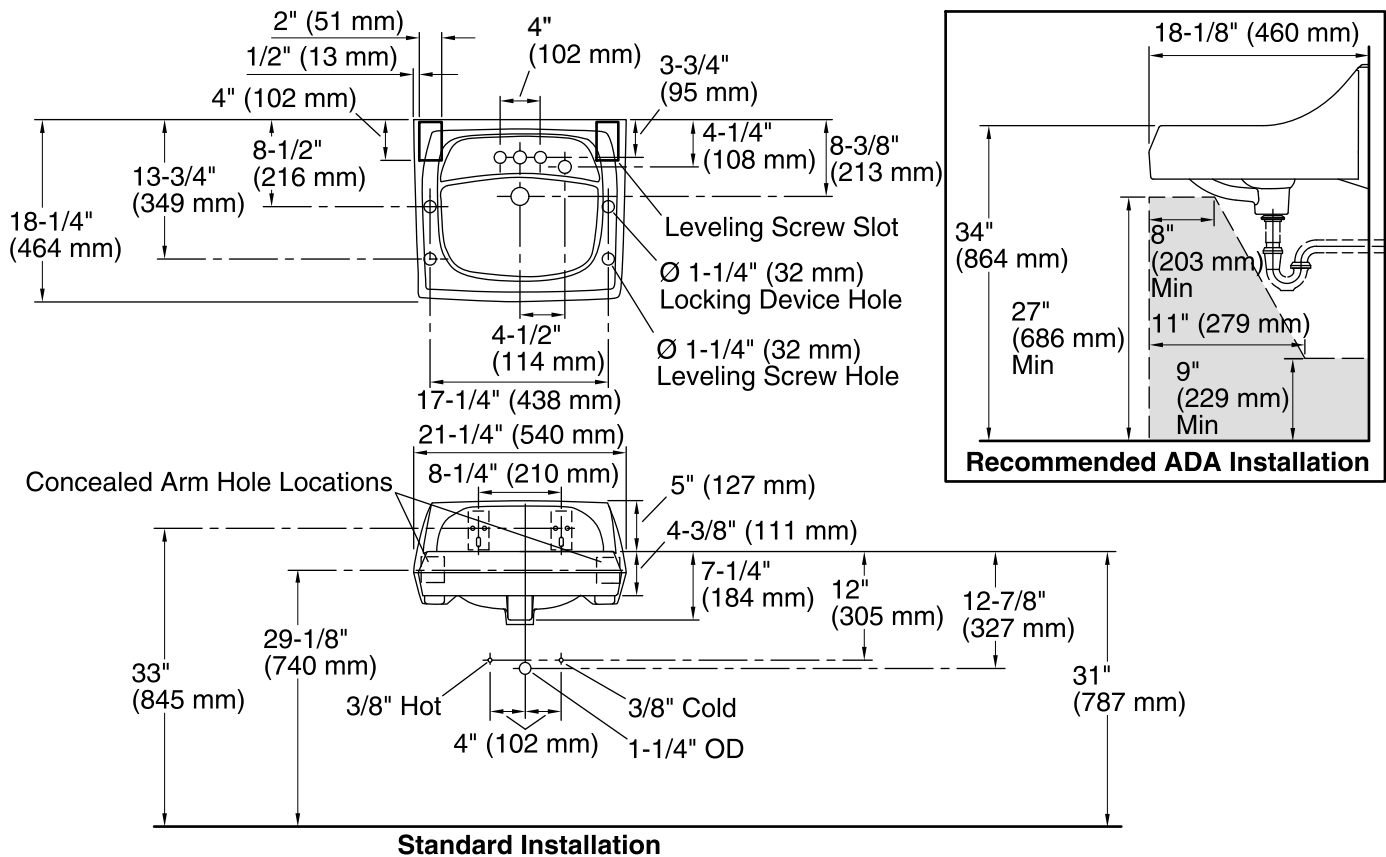

Technical Information

All product dimensions are nominal.

1. Bowl configuration: Single
2. Installation: Wall-mount
3. Bowl area (Only): Length: 16" (406 mm)
   Width: 10" (254 mm)
   With overflow: Yes
   Water depth: 3-1/8" (79 mm)
4. Number of deck holes: 4
5. Faucet hole spacing: 4" (102 mm)
6. Faucet hole(s): 1-1/4" (32 mm)
7. Drain hole: 1-3/4" (44 mm)

Notes

1. Install this product according to the installation instructions.
2. ADA, OBC, CSA B651 compliant when installed to the specific requirements of these regulations.