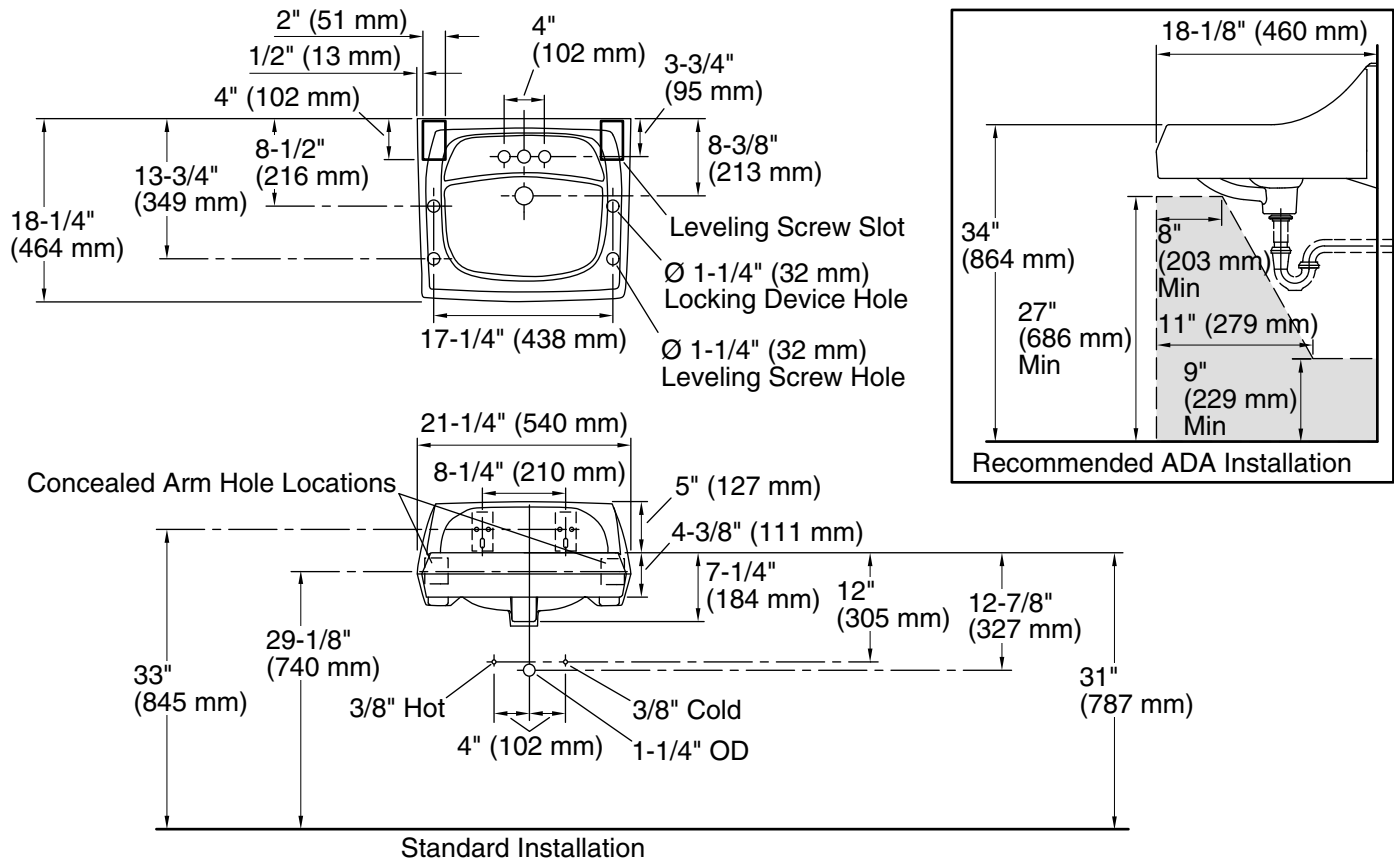

### Technical Information

All product dimensions are nominal.

Bowl configuration:	Single
Installation:	Wall-mount
Bowl area (Only):	Length: 16" (406 mm) Width: 10" (254 mm) With overflow: Yes Water depth: 3-1/8" (79 mm)
With overflow:	Yes
Number of deck holes:	3
Faucet hole spacing:	4" (102 mm)
Soap/Lotion hole:	1-1/4" (32 mm)
Drain hole:	1-3/4" (44 mm)