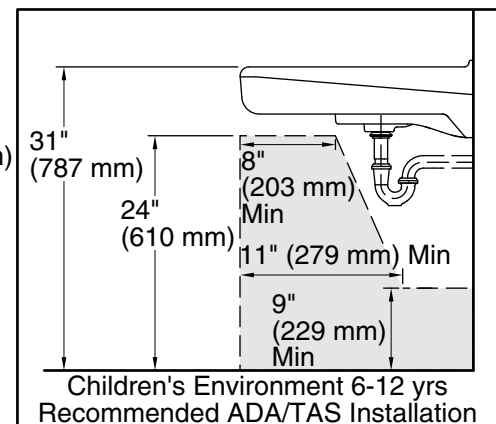

Features

- 8" (203 mm) centerset faucet holes.
- Oval basin.
- Overflow drain.
- Includes wall hanger.

Material

- Vitreous china.

Installation

- Wall-mount.
- Drilled for concealed arm carrier installation.

Color	Code	Description
	0	White
	96	Biscuit
	7	Black Black™

Technical Information

All product dimensions are nominal.

- Bowl configuration: Single
- Installation: Wall-mount
- Bowl area (Only): Length: 14-3/8" (365 mm)
Width: 12-5/16" (313 mm)
With overflow: Yes
Water depth: 3-1/4" (83 mm)
- With overflow: Yes
- Number of deck holes: 3
- Faucet hole spacing: 8" (203 mm)
- Faucet hole(s): 1-3/8" (35 mm)
- Drain hole: 1-3/4" (44 mm)