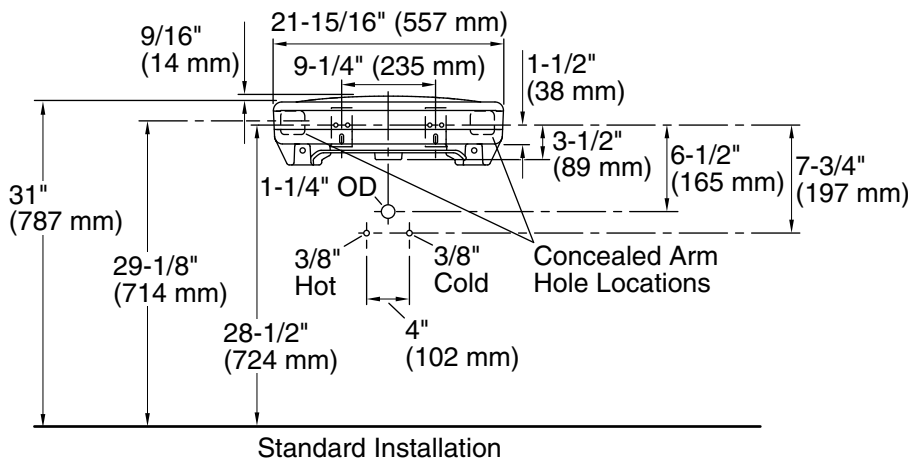

Features

- 8" (203 mm) centerset faucet holes.
- Oval basin.
- Overflow drain.
- Includes wall hanger.

Material

- Vitreous china.

Installation

- Wall-mount.
- Drilled for concealed arm carrier installation.

Color	Code	Description
	0	White
	96	Biscuit
	7	Black Black™

Technical Information

All product dimensions are nominal.

- Bowl configuration: Single
- Installation: Wall-mount
- Bowl area (Only): Length: 14-3/8" (365 mm)
Width: 12-5/16" (313 mm)
With overflow: Yes
Water depth: 3-1/4" (83 mm)
- With overflow: Yes
- Number of deck holes: 3
- Faucet hole spacing: 8" (203 mm)
- Faucet hole(s): 1-3/8" (35 mm)
- Drain hole: 1-3/4" (44 mm)