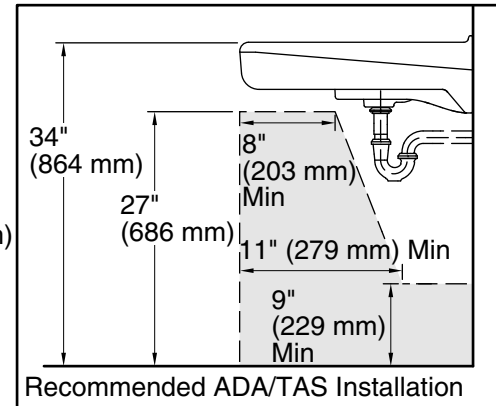

Features

- 8" (203 mm) centerset faucet holes.
- Oval basin.
- Overflow drain.
- Includes wall hanger.

Material

- Vitreous china.

Installation

- Wall-mount.
- Drilled for concealed arm carrier installation.

Color	Code	Description
	0	White
	96	Biscuit
	7	Black Black™

Technical Information

All product dimensions are nominal.

- Bowl configuration: Single
- Installation: Wall-mount
- Bowl area (Only): Length: 14-3/8" (365 mm)
Width: 12-5/16" (313 mm)
With overflow: Yes
Water depth: 3-1/4" (83 mm)
- With overflow: Yes
- Number of deck holes: 3
- Faucet hole spacing: 8" (203 mm)
- Faucet hole(s): 1-3/8" (35 mm)
- Drain hole: 1-3/4" (44 mm)