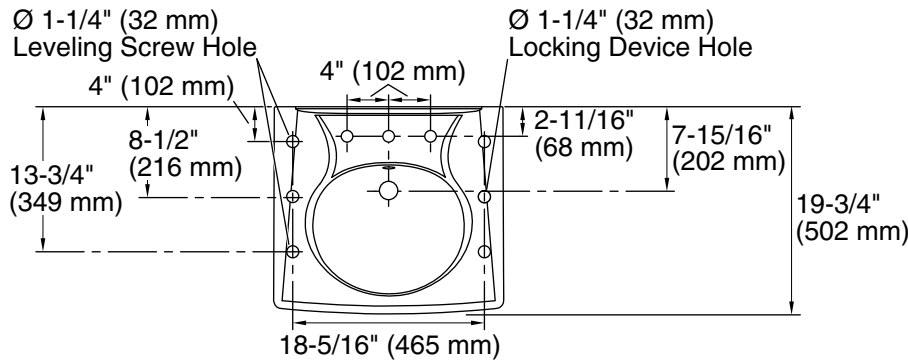

Features

- 8" (203 mm) centerset faucet holes.
- Oval basin.
- Overflow drain.
- Includes wall hanger.

Material

- Vitreous china.

Installation

- Wall-mount.
- Drilled for concealed arm carrier installation.

Color	Code	Description
	0	White
	96	Biscuit
	7	Black Black™

Technical Information

All product dimensions are nominal.

- Bowl configuration: Single
- Installation: Wall-mount
- Bowl area (Only): Length: 14-3/8" (365 mm)
Width: 12-5/16" (313 mm)
With overflow: Yes
Water depth: 3-1/4" (83 mm)
- With overflow: Yes
- Number of deck holes: 3
- Faucet hole spacing: 8" (203 mm)
- Faucet hole(s): 1-3/8" (35 mm)
- Drain hole: 1-3/4" (44 mm)