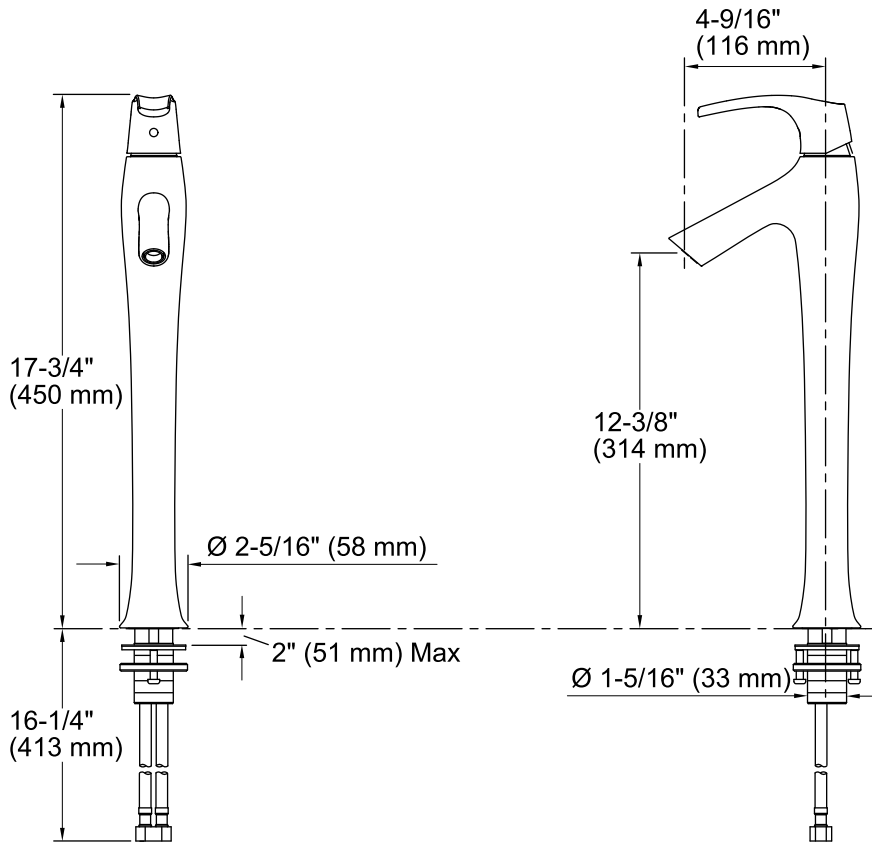

Features

- Single lever handle allows for both volume and temperature control.
- 4-9/16" (116 mm) spout reach.
- 1.2 gal/min (4.5 l/min) maximum flow rate [max at 60 psi (4.14 bar)].
- Temperature memory allows faucet to be turned on and off at any temperature setting.
- KOHLER ceramic disc valves exceed industry longevity standards for a lifetime of durable performance
- Ideal for vessel sink applications
- Coordinates with Symbol faucets, accessories, and showering components to complete your bathroom.

- K-7107 Decorative Drain
- K-7108 Decorative Drain
- K-7114 Pop-Up Drain
- K-7124 Pop-Up Clicker Drain
- K-7127 Drain
- K-7129 Drain

Codes/Standards

ASME A112.18.1/CSA B125.1
NSF/ANSI 61
NSF/ANSI 372
All applicable US Federal and State material regulations
DOE - Energy Policy Act 1992
EPA WaterSense®
California Energy Commission (CEC)

KOHLER® Faucet Lifetime Limited Warranty

See website for detailed warranty information.

Technical Information

All product dimensions are nominal.

Faucet:

Flow rate: 1.2 gal/min (4.5 l/min)

Pressure: 60 psi (4.1 bar)

Spout:

Spout reach: 4-9/16" (116 mm)

Notes

Install this product according to the installation guide.