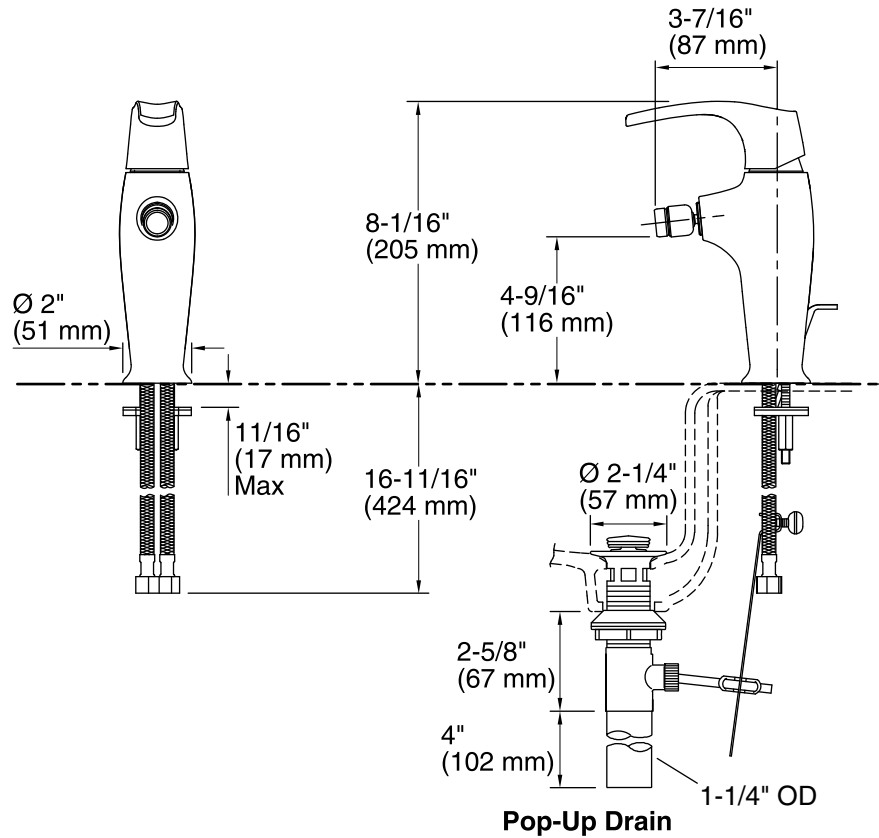

## Features

- Lever handle.
- One-piece, self-contained ceramic disc valve allows both volume and temperature control.
- Temperature memory allows faucet to be turned on and off at any temperature setting.
- High-temperature limit setting for added safety.
- 2.2 gallons (8.3 L) per minute maximum flow rate.
- Lower flow aerator options available.
- Includes pop-up drain.
- Coordinates well with Escale® and Purist® fixture collections.

## Installation

- For single-hole installation.
- Flexible connections for easy installation.

**Pop-Up Drain**

**Technical Information**

All product dimensions are nominal.

**Notes**

Install this product according to the installation guide.