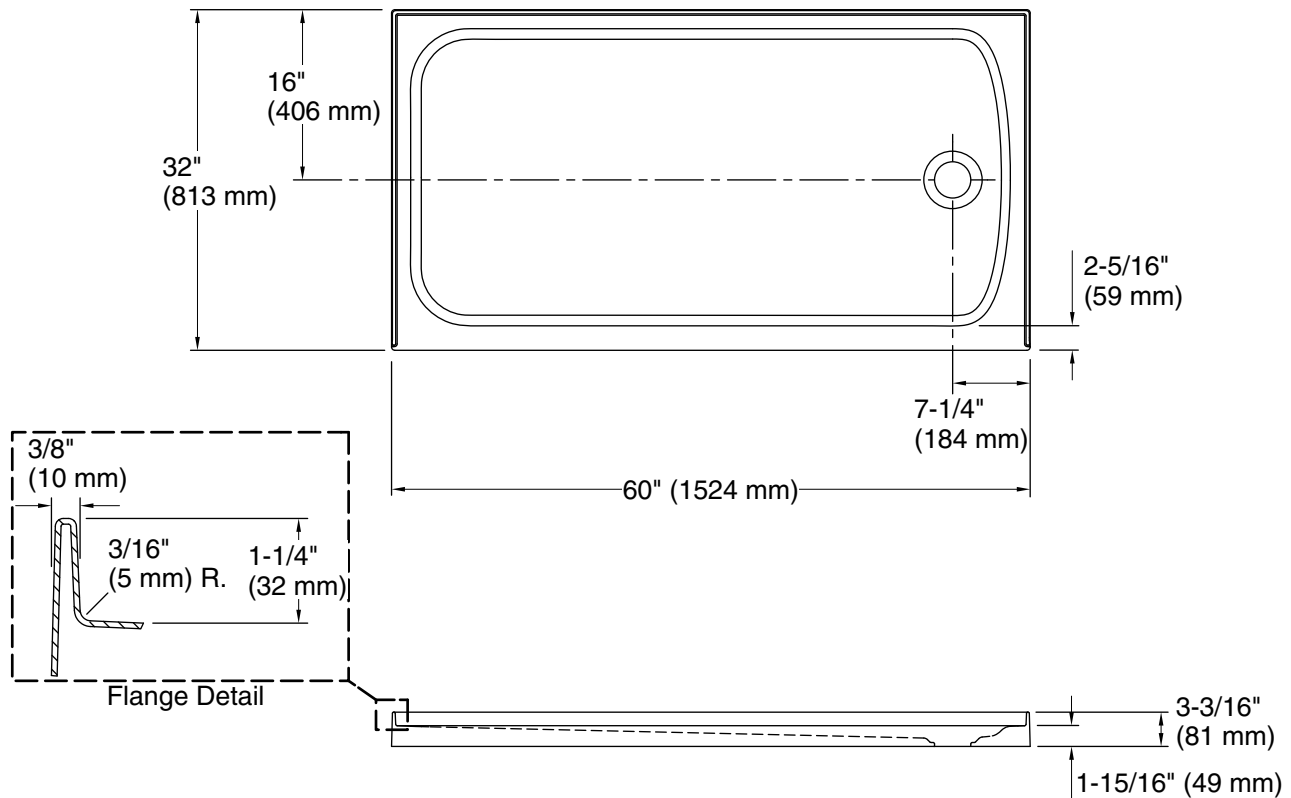

#### Technical Information

All product dimensions are nominal.

Installation: Three-wall alcove  
 Drain location: Right  
 Weight: 128 lbs (58.1 kg)