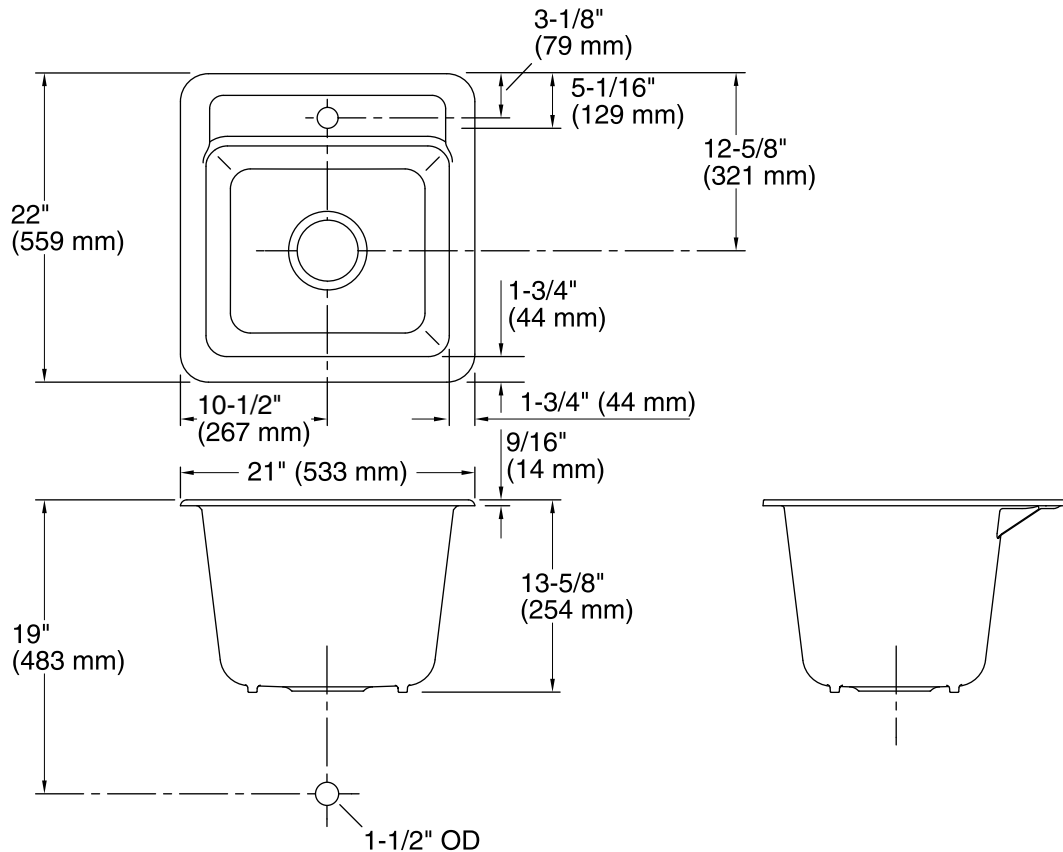

Technical Information

All product dimensions are nominal.

Bowl configuration:	Single
Installation:	Top-mount, Under-mount
Min. base cabinet width:	24" (610 mm)
Bowl area (Only):	Length: 17-1/2" (445 mm) Width: 15-3/16" (386 mm) Bowl depth: 12-1/2" (318 mm) Water depth: 12-1/2" (318 mm)
Number of deck holes:	1
Faucet hole(s):	1-3/8" (35 mm)
Drain hole:	3-7/8" (98 mm)
Template:	1079985-7, required, included

Notes

Install this product according to the installation instructions.