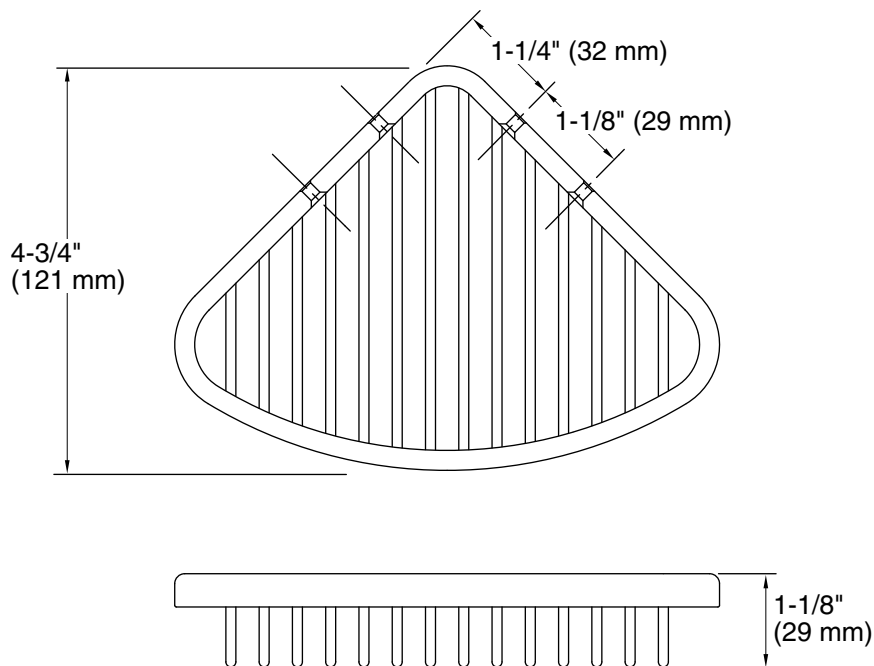

Technical Information

All product dimensions are nominal.

Material: Stainless Steel

Notes

Install this product according to the installation guide.

Shower basket must be mounted to a brace between the wall studs.

The screws (provided) must be attached to ceramic tile, cement board, or a brace between the wall studs.

If mounting on ceramic tile, do not position the screw locations of the shower basket on a grout line.

Apply silicone sealant into the drilled holes before securing the shower basket to the finished surface. This will reduce the risk of water damage behind the finished surface.