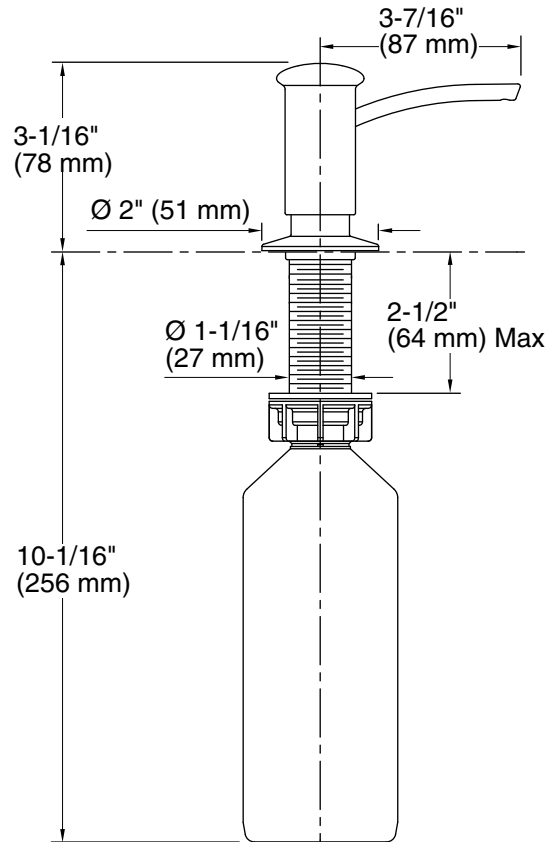

### Features

- Holds up to 16 ounces of soap or lotion; refillable from top.
- May be installed in pre-drilled sink holes or surfaces up to 2" thick.
- Clamshell packed.
- Coordinates with contemporary-style faucets.

### Technical Information

All product dimensions are nominal.

Material: Brass