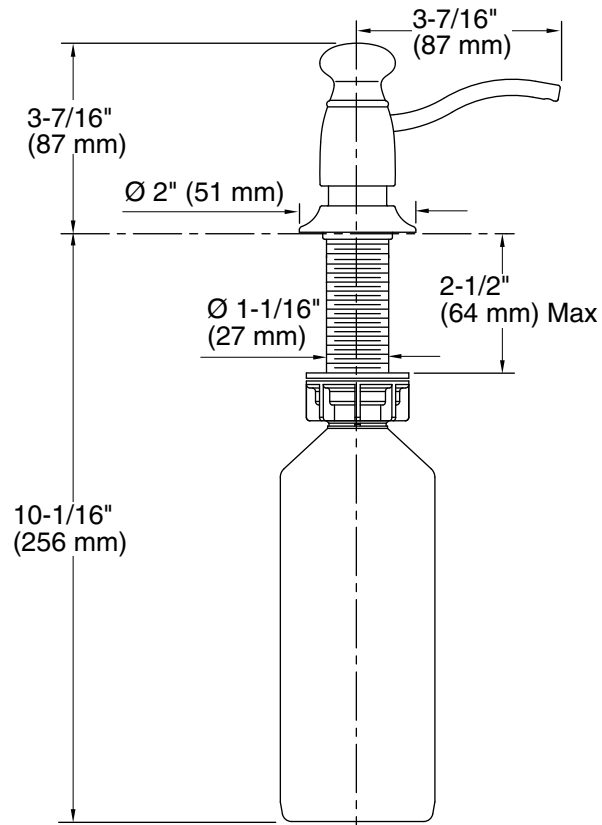

Traditional Soap/lotion dispenser K-1894-C

Features

- Holds up to 16 ounces of soap or lotion; refillable from top.
- Clamshell packed.
- Coordinates with traditional-style faucets.

Material

- Solid-brass construction for durability and reliability.
- Brass construction.

Technical Information

All product dimensions are nominal.

Material: Brass

Notes

Install this product according to the installation guide.