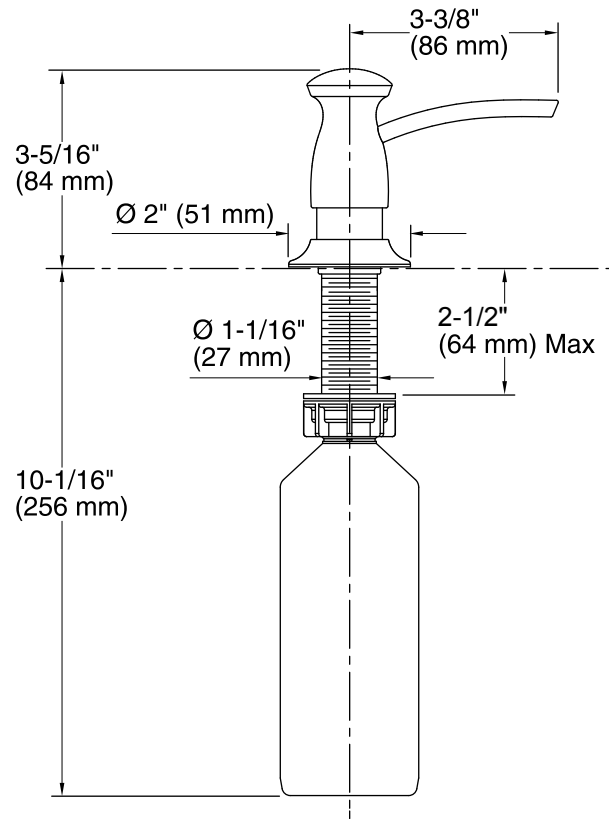

## Features

- Holds up to 16 ounces of soap or lotion; refillable from top.
- Solid-brass construction.
- May be installed in predrilled sink holes, or surfaces up to 2 inches thick.
- Clamshell packed.
- Coordinates with transitional-style faucets.

### Technical Information

All product dimensions are nominal.