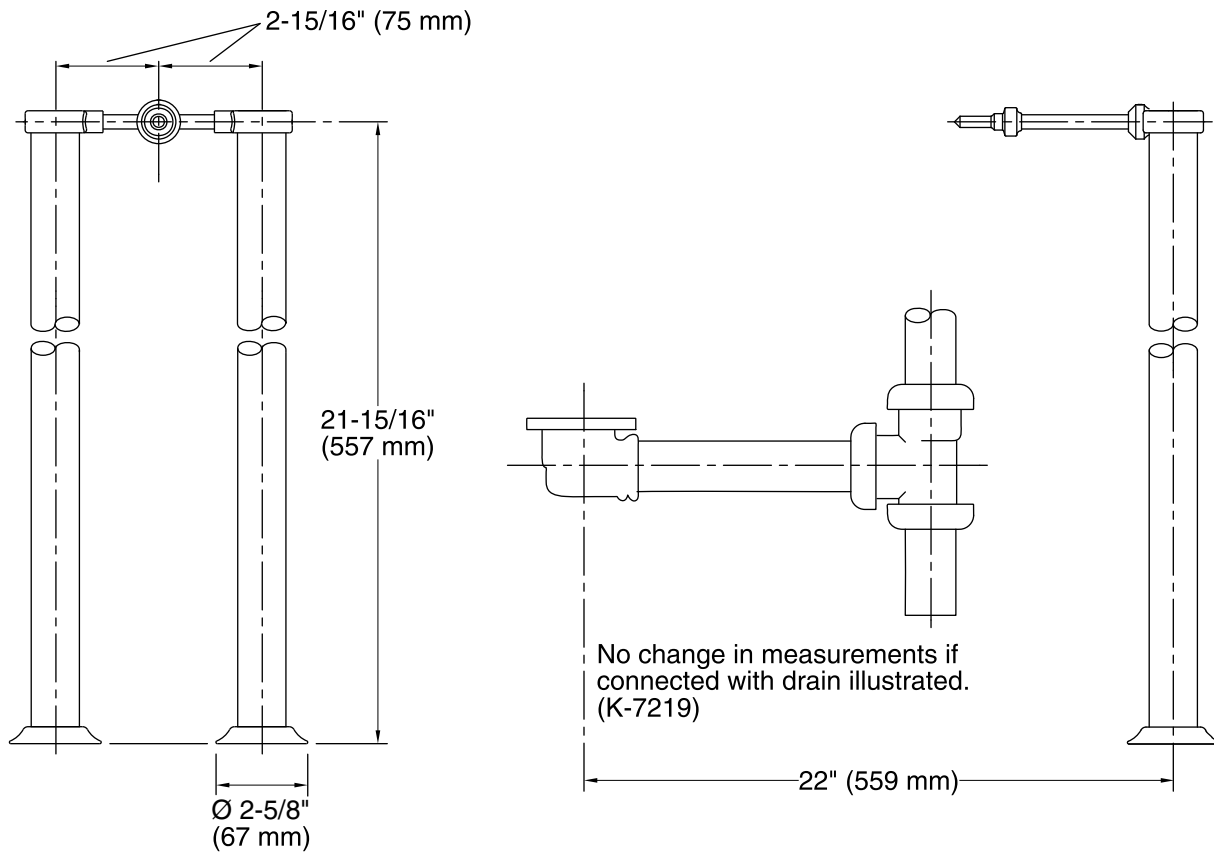

Features

- Premium metal construction.
- For floor-mount bath faucet installations.

Codes/Standards

ASME A112.18.1/CSA B125.1

KOHLER® Faucet Lifetime Limited Warranty

See website for detailed warranty information.

Available Colors/Finishes

Color tiles intended for reference only.

Color	Code	Description
	CP	Polished Chrome
	BN	Vibrant® Brushed Nickel

Technical Information

All product dimensions are nominal.

Notes

Install this product according to the installation guide.