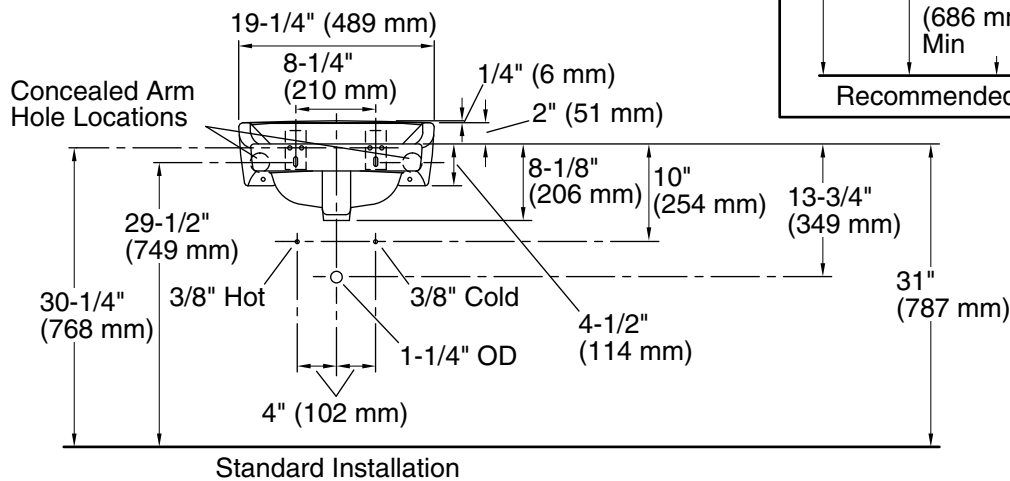

### Technical Information

All product dimensions are nominal.

Bowl configuration:	Single
Installation:	Wall-mount
Bowl area (Only):	Length: 14" (356 mm) Width: 11" (279 mm) With overflow: Yes Water depth: 4-7/16" (113 mm)
With overflow:	Yes
Number of deck holes:	1
Faucet hole(s):	1-3/8" (35 mm)
Drain hole:	1-3/4" (44 mm)