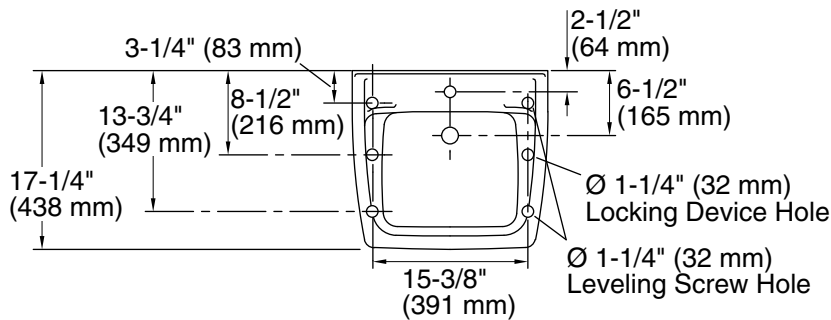

### Technical Information

All product dimensions are nominal.

Bowl configuration:	Single
Installation:	Wall-mount
Bowl area (Only):	Length: 14" (356 mm) Width: 11" (279 mm) With overflow: Yes Water depth: 4-7/16" (113 mm)
With overflow:	Yes
Number of deck holes:	1
Faucet hole(s):	1-3/8" (35 mm)
Drain hole:	1-3/4" (44 mm)