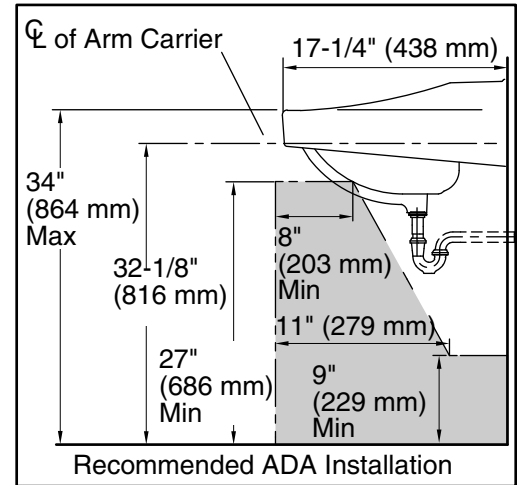

### Technical Information

All product dimensions are nominal.

Bowl configuration:	Single
Installation:	Wall-mount
Bowl area (Only):	Length: 14" (356 mm) Width: 11" (279 mm) With overflow: Yes Water depth: 4-7/16" (113 mm)
With overflow:	Yes
Number of deck holes:	1
Faucet hole(s):	1-3/8" (35 mm)
Drain hole:	1-3/4" (44 mm)