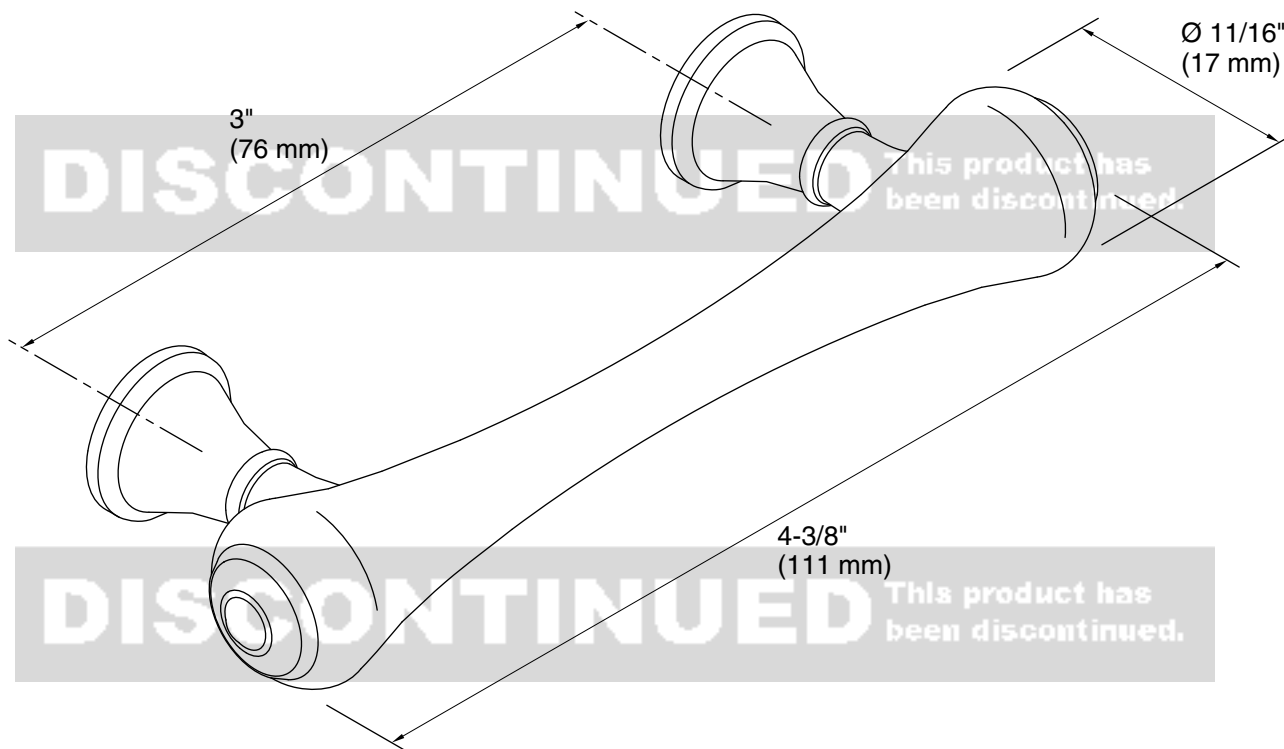

Features

- Coordinates with other products in the Revival collection.

Material

- Premium metal construction for durability and reliability.
- KOHLER finishes resist corrosion and tarnishing.

Installation

- Installation template included.

DISCONTINUED This product has been discontinued.

Technical Information

All product dimensions are nominal.

Material: Brass

DISCONTINUED This product has been discontinued.