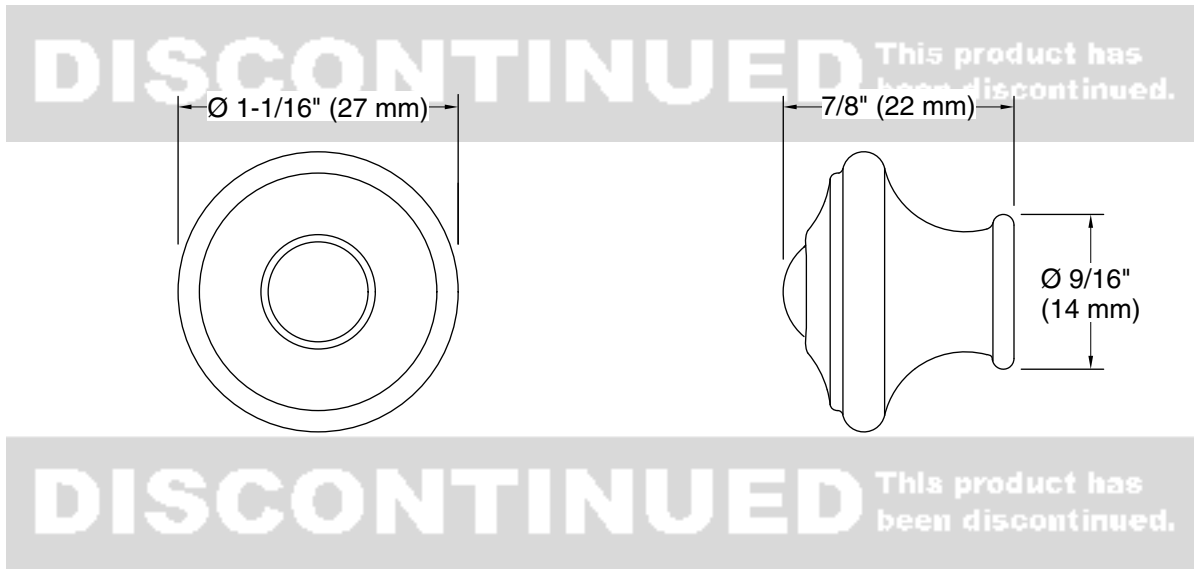

Features

- Coordinates with other products in the Revival collection.

Material

- Premium metal construction for durability and reliability.
- KOHLER finishes resist corrosion and tarnishing.

Installation

- Installation template included.

DISCONTINUED This product has been discontinued.

Technical Information

All product dimensions are nominal.

Material: Brass