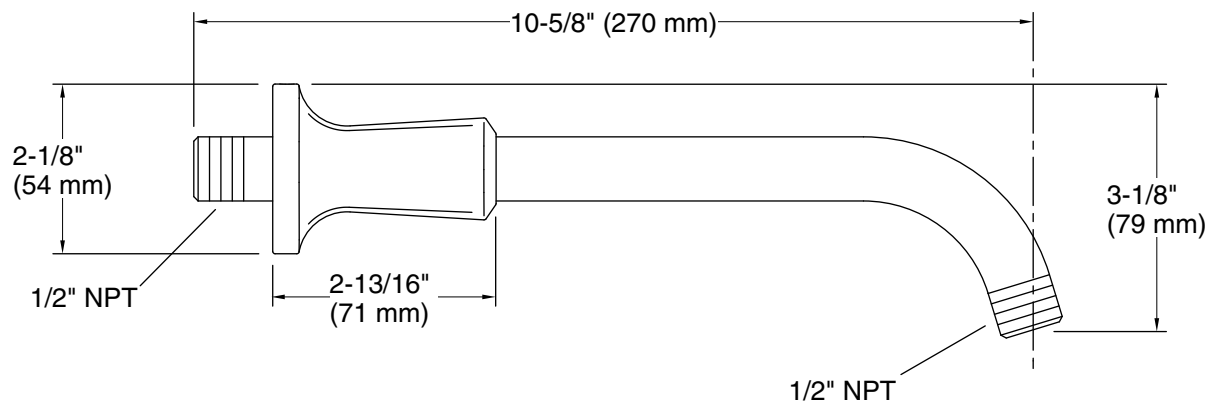

### Features

- Arm features 10-5/8-inch reach.
- 1/2" NPT connection.
- Fluid design lines for ease of cleaning.
- For use with any KOHLER showerhead (sold separately).
- Coordinates with Margaux faucets, accessories, and showering components to complete your bathroom.

**Technical Information**

All product dimensions are nominal.

**Notes**

Measure your actual product for roughing-in details.