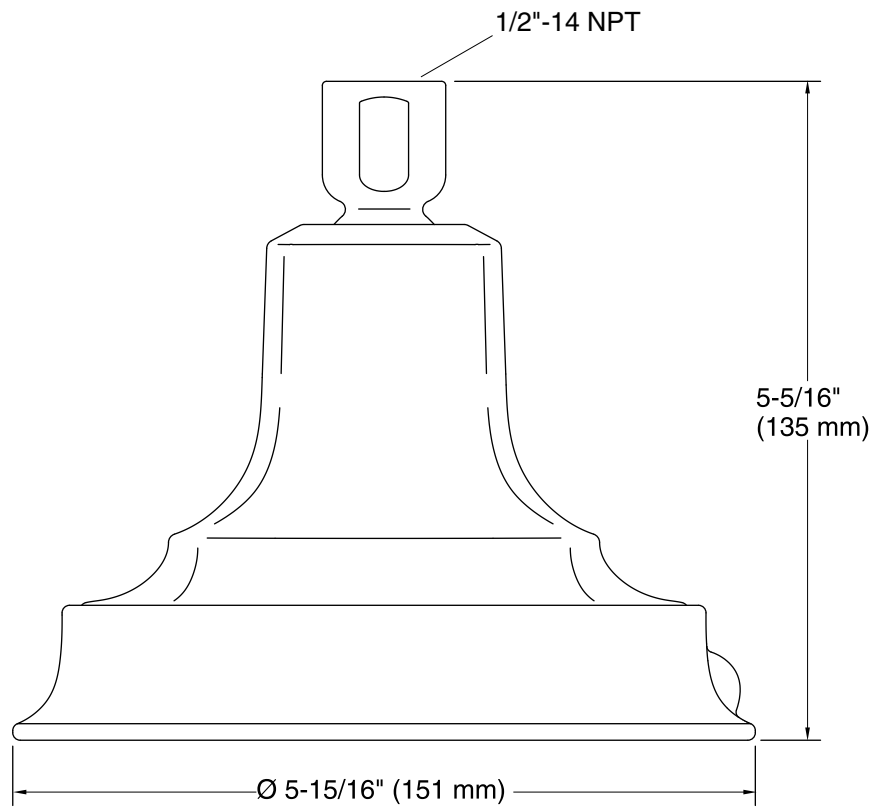

Features

- Multi-function showerhead delivers wide, full coverage spray, aerated spray and massage spray.
- 72 individual spray nozzles.
- MasterClean™ spray nozzles prohibit mineral build-up.

Installation

- 1/2" - 14 NPT connection.

Recommended Replacements

- This product is replaced by 22167.

Recommended Products/Accessories

- K-16280 Shower Arm and Flange
- K-16281 Shower Arm and Flange

Codes/Standards

ASME A112.18.1/CSA B125.1
DOE - Energy Policy Act 1992

Technical Information

All product dimensions are nominal.

Drain included: No

Showerhead/Body Spray:

Rated maximum flow: 2.5 gal/min (9.5 l/min)

Notes

Install this product according to the installation guide.