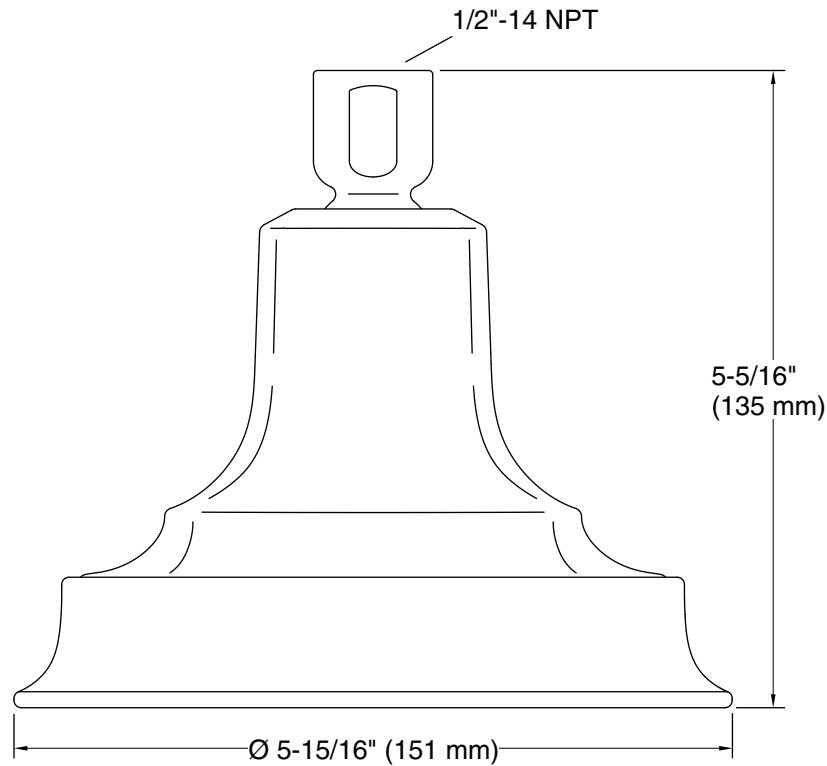

Installation

- 1/2" - 14 NPT connection.

Recommended Products/Accessories

- K-16280 Shower Arm and Flange
- K-16281 Shower arm
- K-23723 Faucet cleaner

Codes/Standards

ASME A112.18.1/CSA B125.1
DOE - Energy Policy Act 1992

Technical Information

All product dimensions are nominal.

Showerhead/Body Spray:

Rated maximum flow: 2.5 gal/min (9.5 l/min)

Notes

Install this product according to the installation guide.