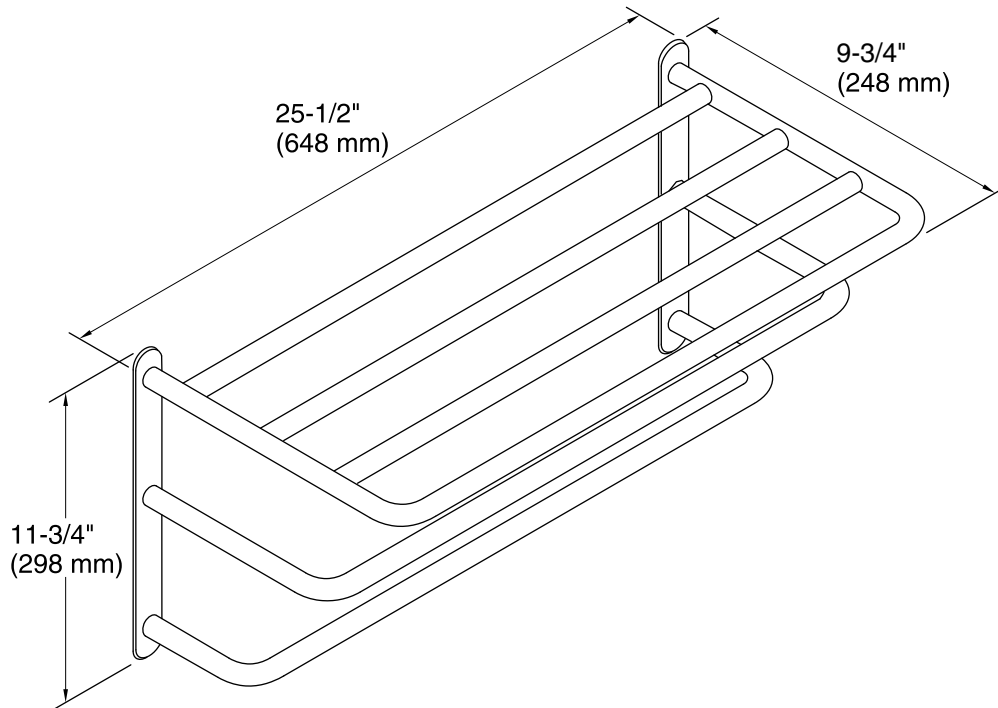

Color tiles intended for reference only.

Color	Code	Description
	CP	Polished Chrome
	PB	Vibrant® Polished Brass

Technical Information

All product dimensions are nominal.

Notes

Install this product according to the installation guide.