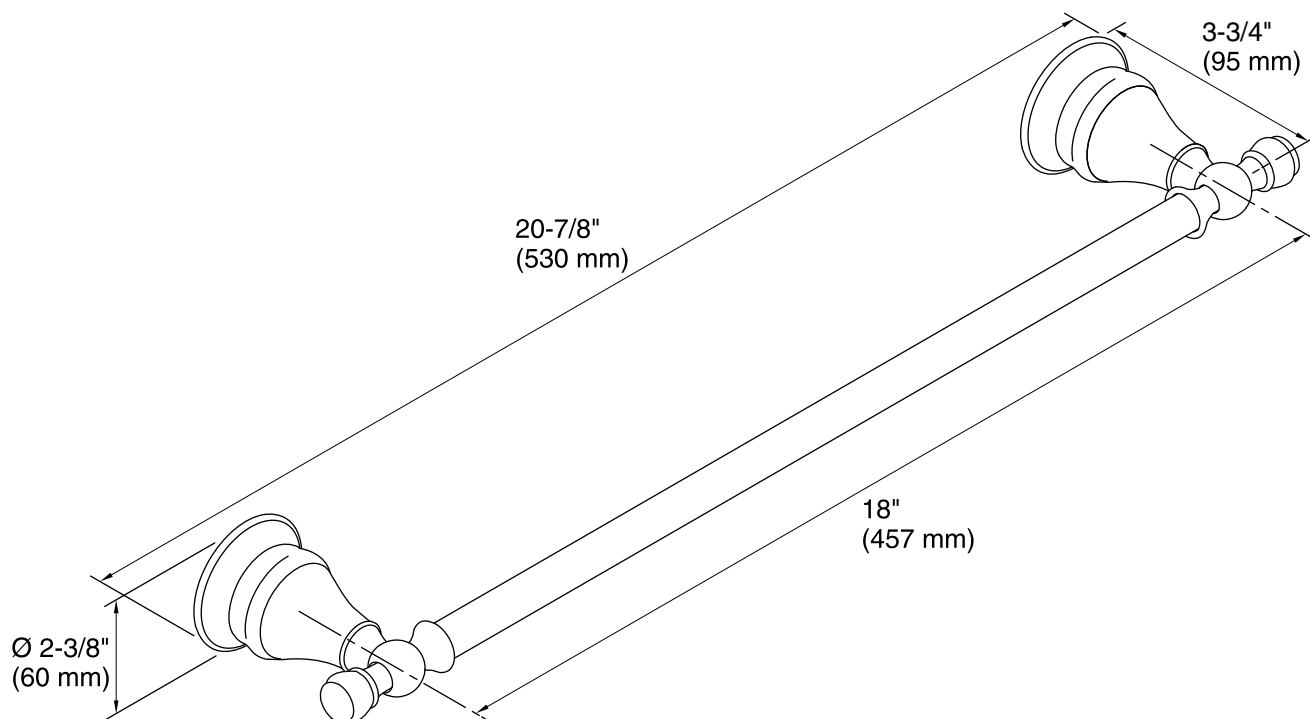

Technical Information

All product dimensions are nominal.

Notes

Install this product according to the installation guide.

CAUTION: Risk of personal injury. Do not install these products in any area where they are likely to be used inadvertently as a grab bar or support bar. These products are not designed or intended for use as a grab bar or support bar.