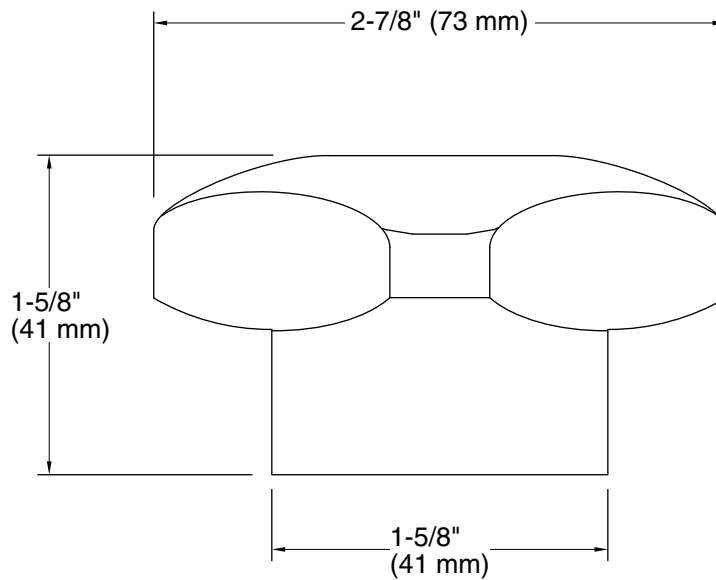

Available Colors/Finishes

Color tiles intended for reference only.

Color	Code	Description
	CP	Polished Chrome

Technical Information

All product dimensions are nominal.

Notes

Install this product according to the installation guide.