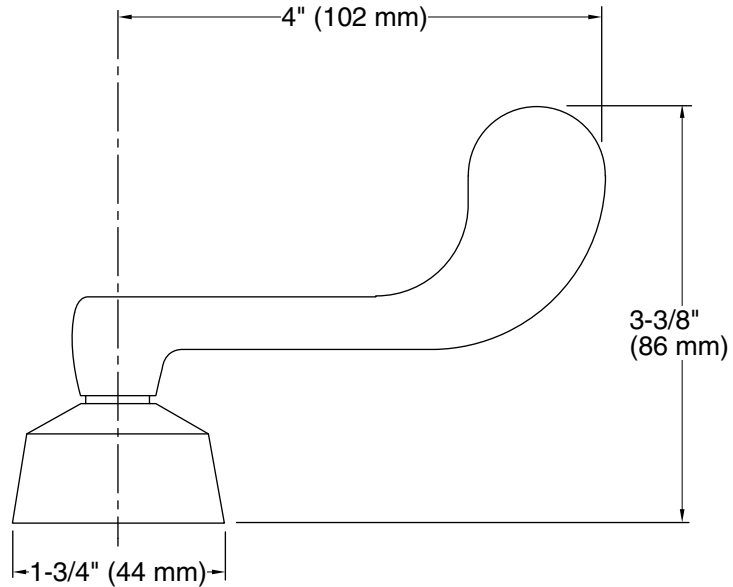

	CP	Polished Chrome
---	----	-----------------

Technical Information

All product dimensions are nominal.

Notes

Install this product according to the installation guide.

ADA compliant when installed to the specific requirements of these regulations.