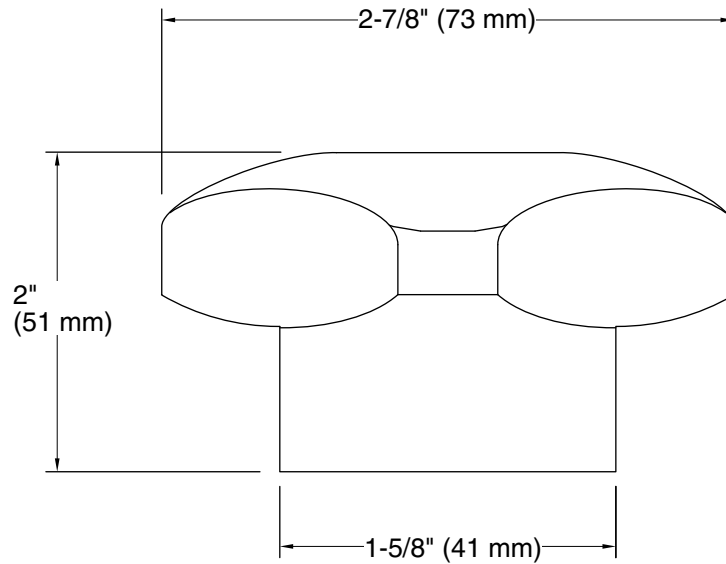

### Available Colors/Finishes

*Color tiles intended for reference only.*

Color	Code	Description
-------	------	-------------

	CP	Polished Chrome
---	----	-----------------

**Technical Information**

All product dimensions are nominal.